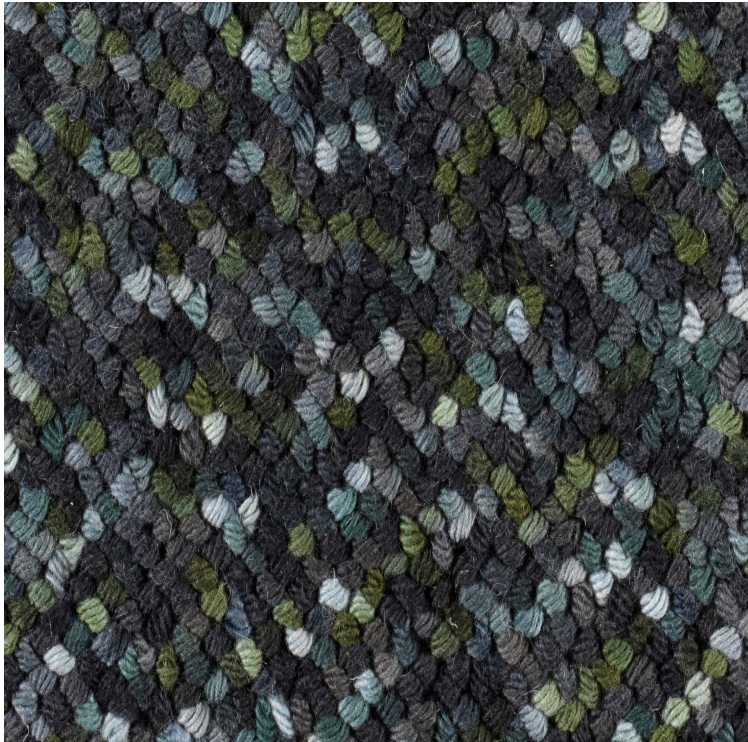

VESSTIGE

SPACED OUT

COLOR: **JUNGLE**

MONASCH BY BESTWOOL

INSTALLATION: ↑↓↑

OTHER COLORS:

MIMOSA

MIDNIGHT

LAVA

LAGUNE

DRIZZLE

DRIFTWOOD
D

DENIM