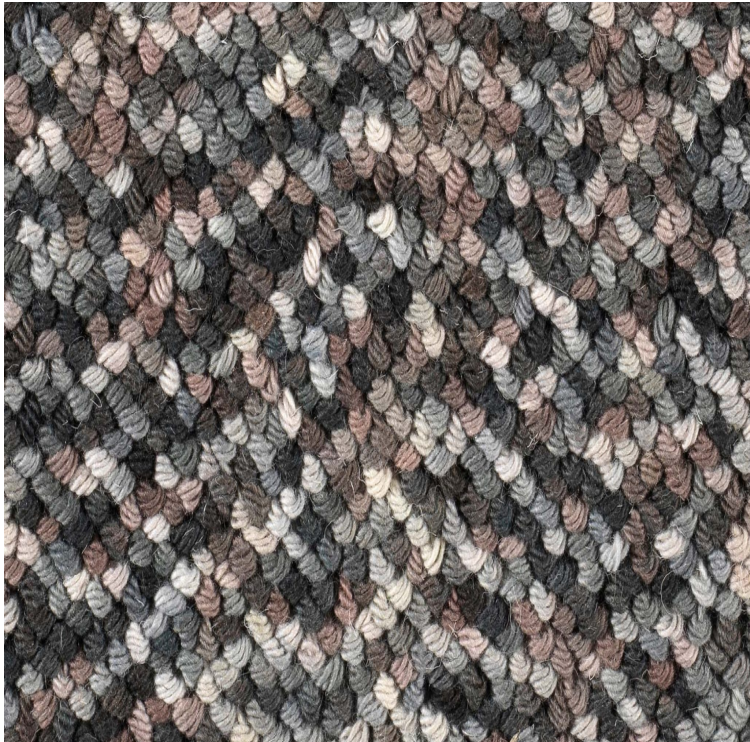

# VESSTIGE

## SPACED OUT

COLOR: **DRIZZLE**

---

**MONASCH BY BESTWOOL**

INSTALLATION: ↑↓↑

### OTHER COLORS:

MIMOSA

MIDNIGHT

LAVA

LAGUNE

JUNGLE

DRIFTWOOD

DENIM