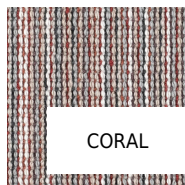

VESSTIGE

MASAI

COLOR: **OCEAN**

MONASCH BY BESTWOOL

INTALLATION: ↑↓↑

OTHER COLORS:

NUDE

GIRAFFE