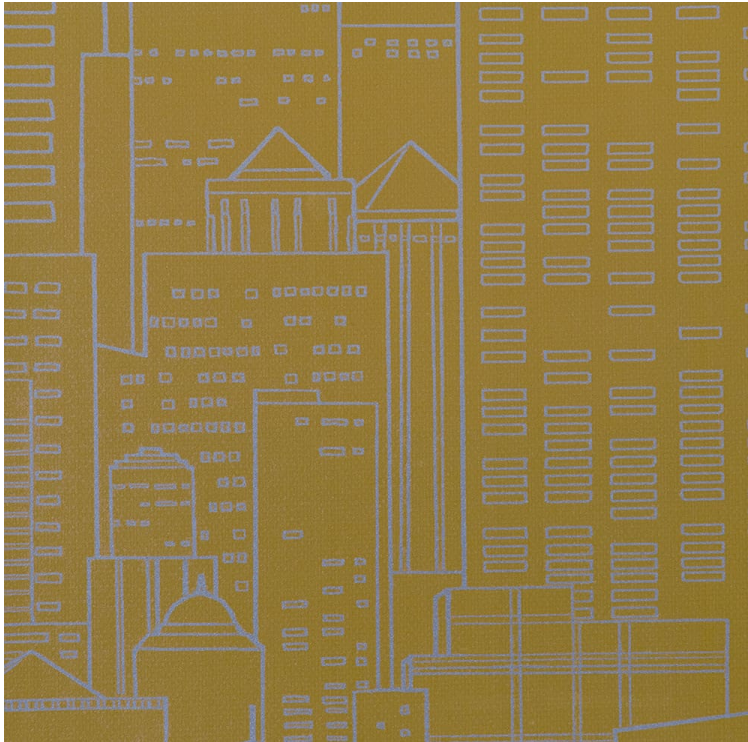

VESSTIGE

METROPOLIS

COLOR: INV-MEU2308

VERSA

INSTALLATION: ↓↓↓

OTHER COLORS: