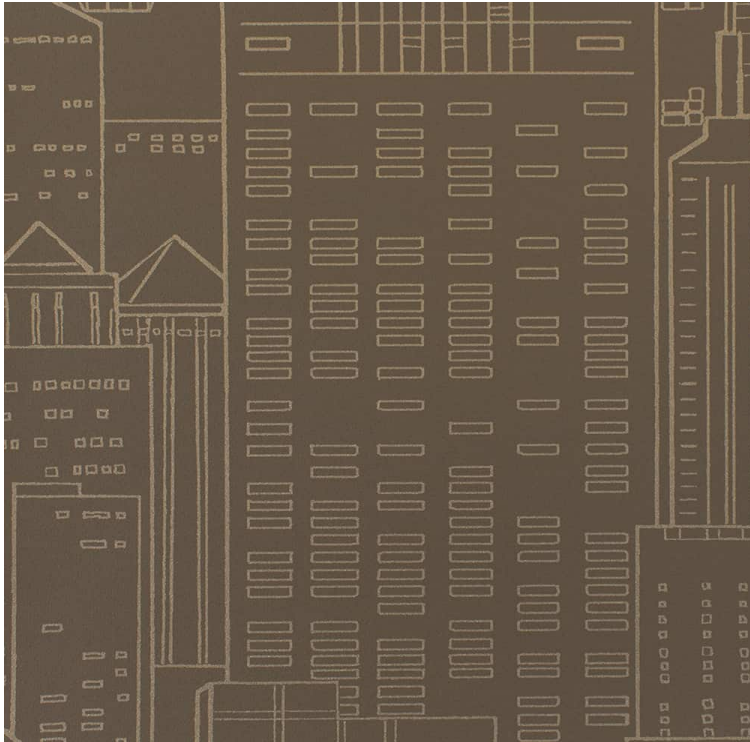

VESSTIGE

METROPOLIS

COLOR: **INV-MEU2304**

VERSA

BACKING: **OSNABURG**

WEIGHT: **452 G/M2**

WIDTH: **132 CM**

LENGTH: **27.4 LM**

REPEAT: **44.85**

CM H X 132.08 CM W

INSTALLATION: ↓↓↓

OTHER COLORS:

INV-
MEU2309

INV-
MEU2308

INV-
MEU2307

INV-
MEU2306