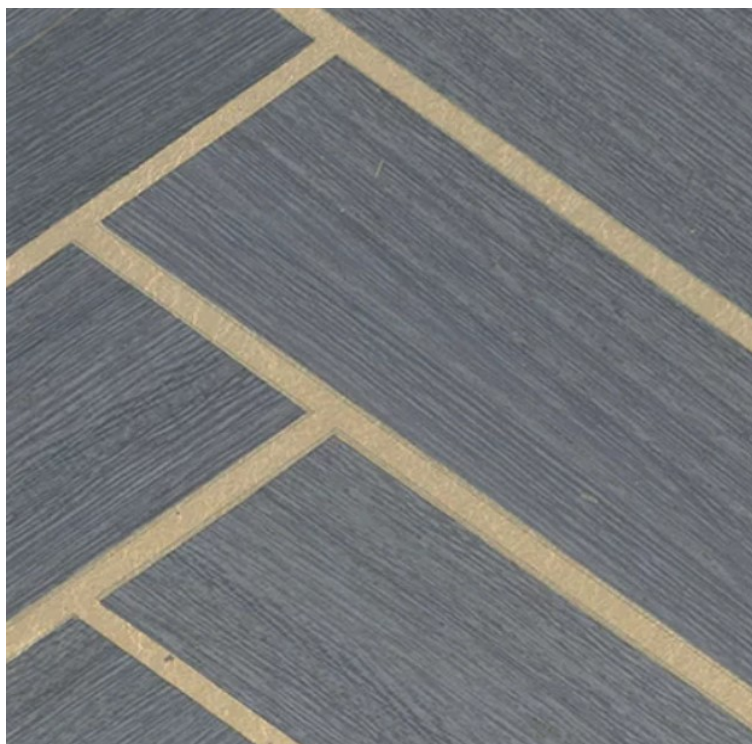

VESSTIGE

ROOF WEAVE

COLOR: **V60-4**

GREENLAND

INSTALLATION: ↑↓↑

OTHER COLORS: