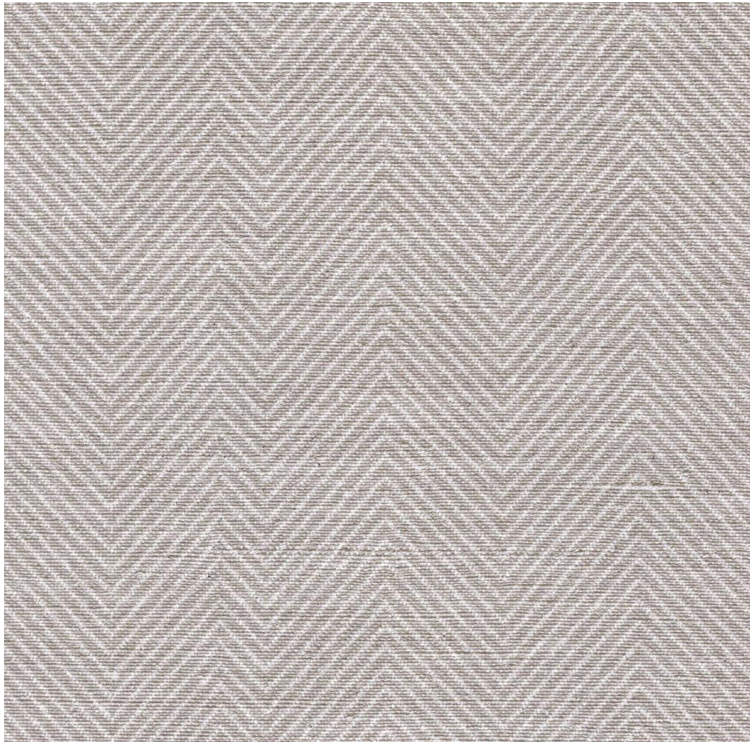

VESSTIGE

CROSS THE LINE

COLOR: **C822-18**

KOROSEAL

INSTALLATION: ↑↓↑

OTHER COLORS: