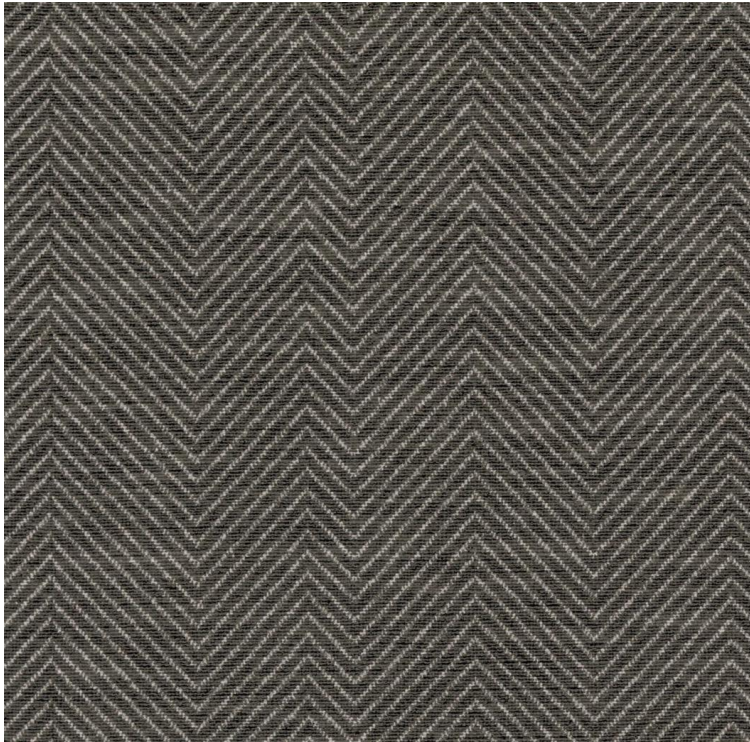

VESSTIGE

CROSS THE LINE

COLOR: **C822-94**

KOROSEAL

INSTALLATION: ↑↓↑

OTHER COLORS: