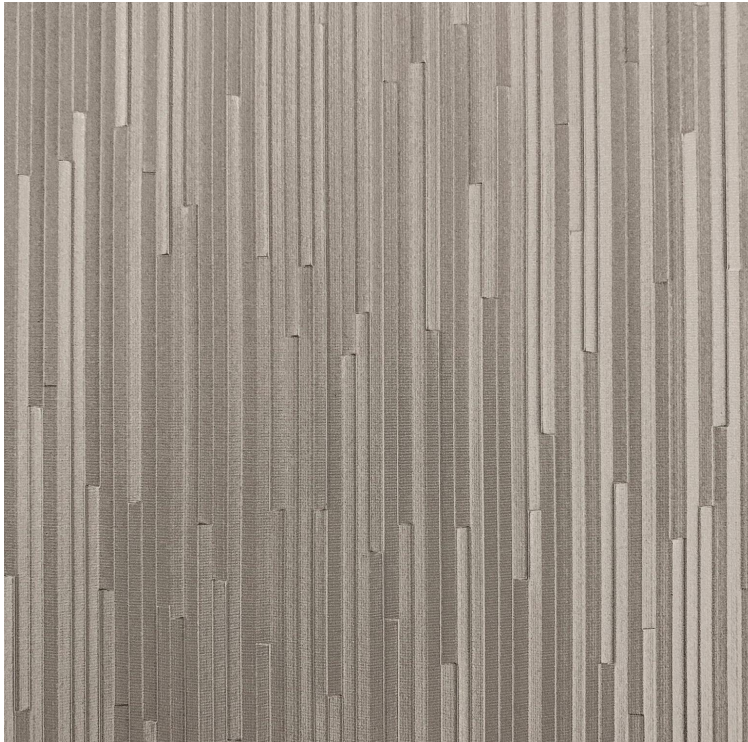

VESSTIGE

SPIRE

COLOR: **SPR1-04**

KOROSEAL

INSTALLATION: ↑↓↑

OTHER COLORS: