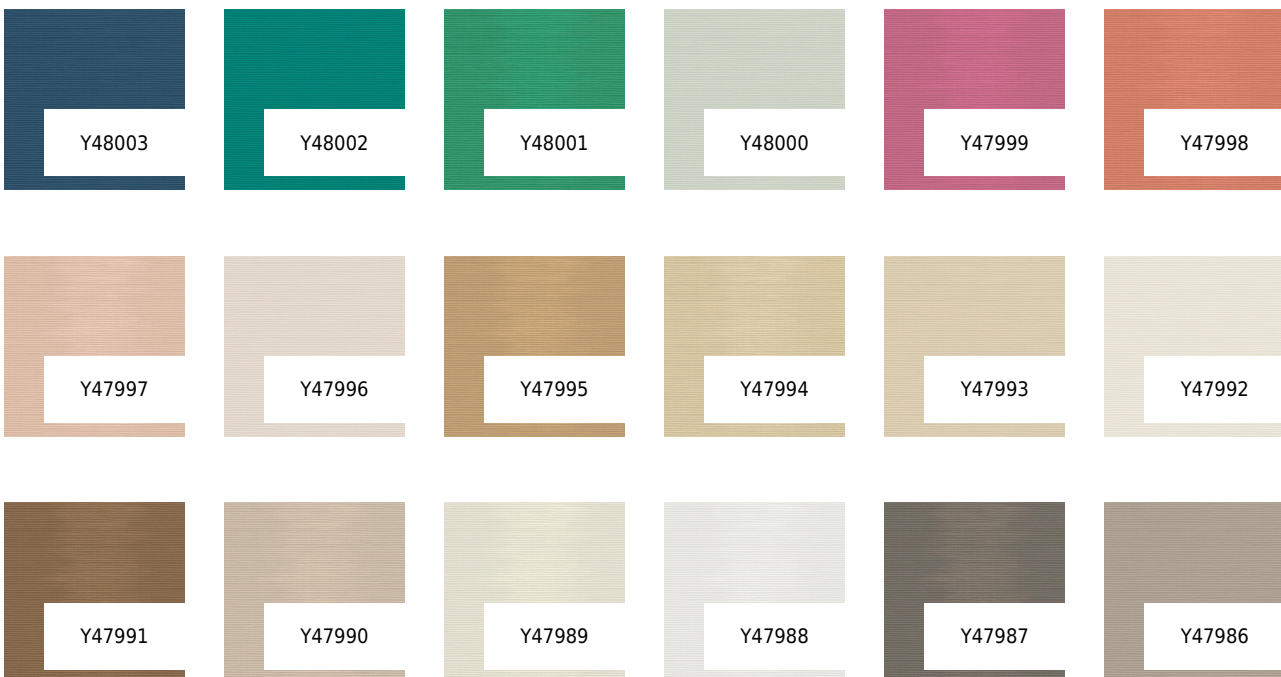

VESSTIGE

HULA

COLOR: **Y47984**

VYCON

INSTALLATION: ↑↓↑

OTHER COLORS:

Y47985

Y47983