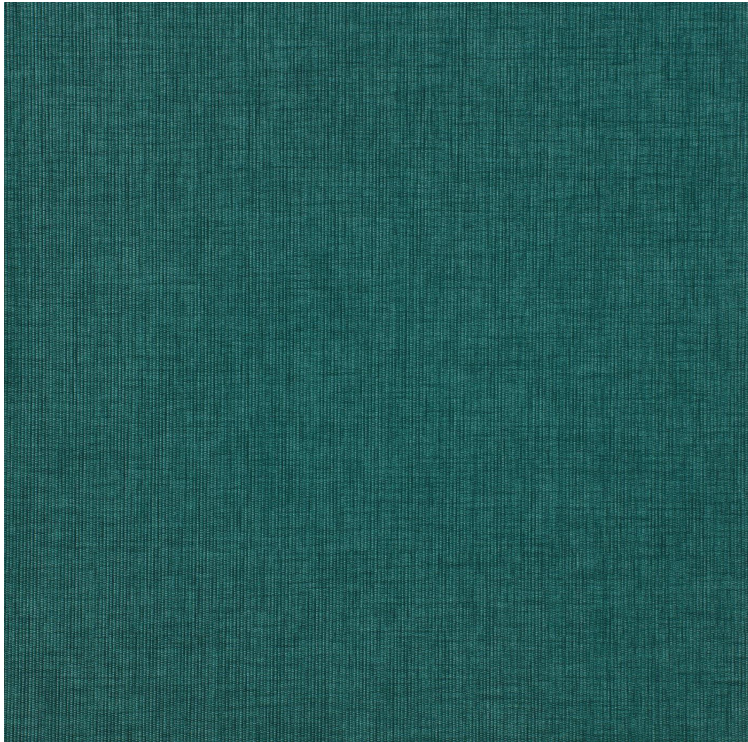

# VESSTIGE

## MALTA LINEN

COLOR: **BB-ML-33**

---

**BOLTA**

INSTALLATION: ↓↓↓

### OTHER COLORS: