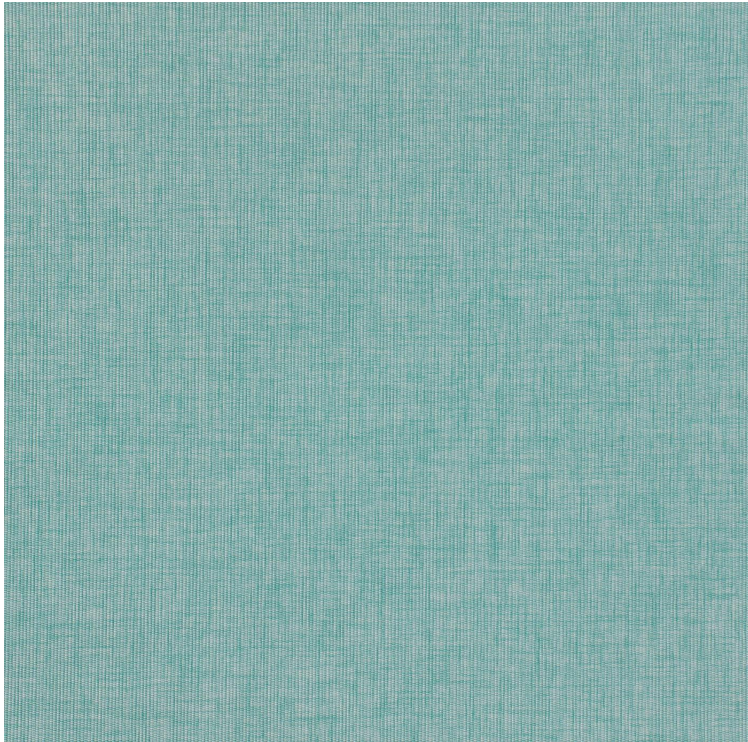

VESSTIGE

MALTA LINEN

COLOR: **BB-ML-32**

BOLTA

INSTALLATION: ↓↓↓

OTHER COLORS: