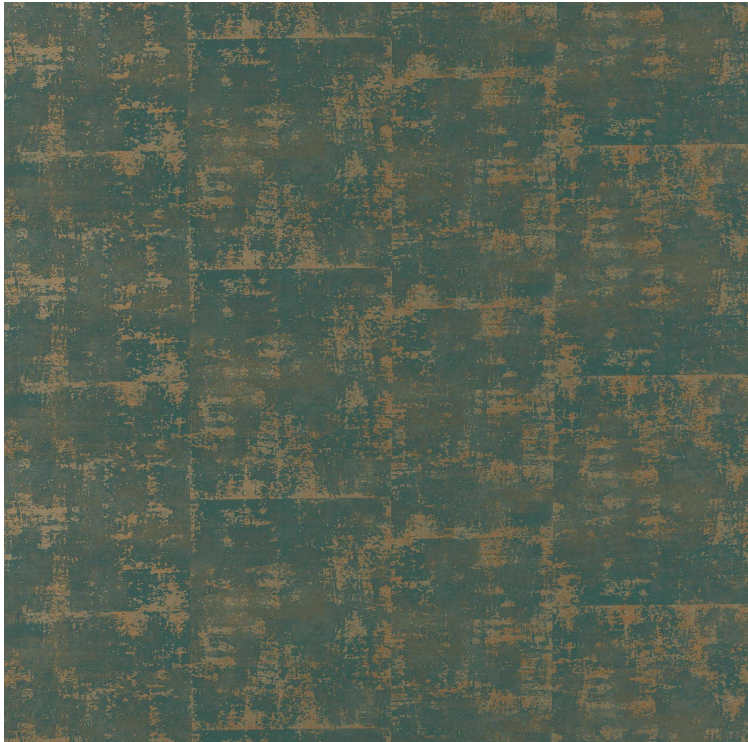

VESSTIGE

SET IN STONE

COLOR: **Y47825**

VYCON

BACKING: **OSNABURG**

WEIGHT: **451 G/M2**

WIDTH: **137 CM**

LENGTH: **27.4 LM**

REPEAT: **H:**

60.96 CM X V: 132.08 CM

INTALLATION: **↑↓↑**

OTHER COLORS:

Y47824

Y47823

Y47822

Y47821