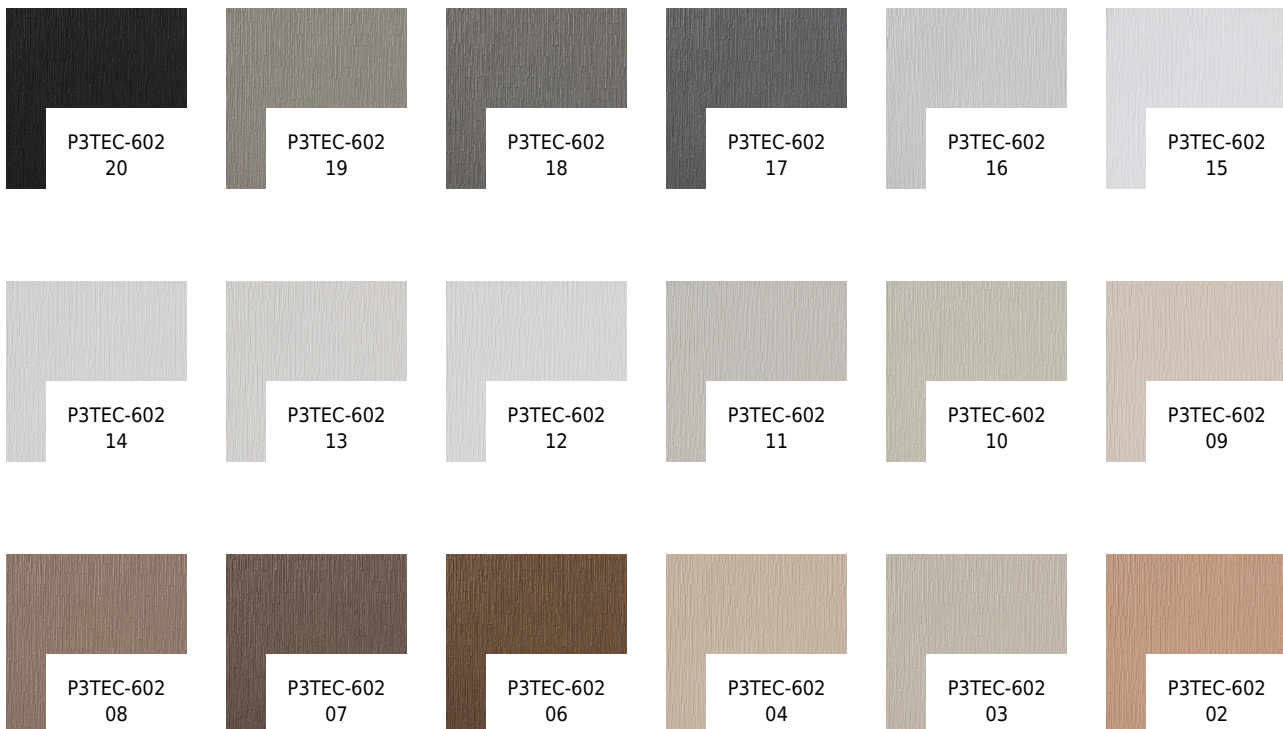

VESSTIGE

DIMENSION

COLOR: **P3TEC-60205**

J.JOSEPHSON

BACKING: **HEAVY POLYESTER/COTTON**

KNIT

WIDTH: **122 CM**

LENGTH: **13,65 M**

ROLL **16,65 M2**

INTALLATION: ↑↓↑

OTHER COLORS:

P3TEC-602
01

P3TEC-602
00