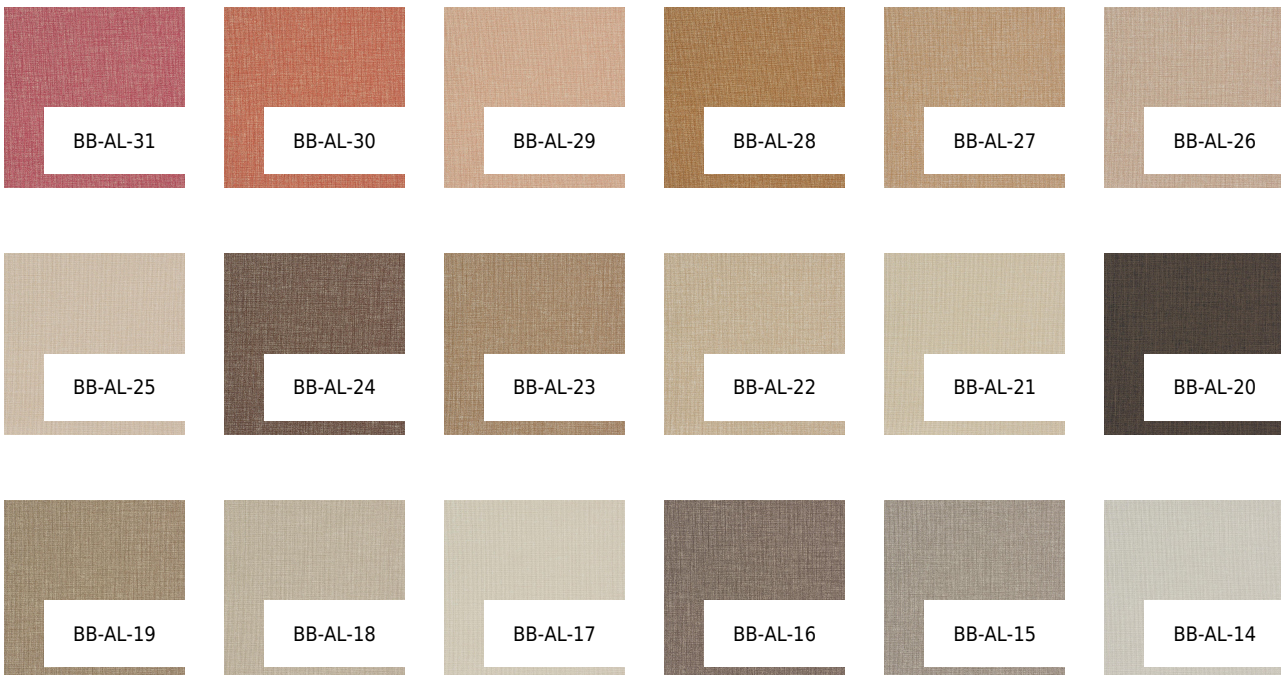

VESSTIGE

ALL ABOUT LINEN

COLOR: **BB-AL-32**

BOLTA

BACKING: **OSNABURG**

WEIGHT: **451 G/M2**

WIDTH: **137**

CM

LENGTH: **27.4 LM**

REPEAT: **N/A**

INSTALLATION:

OTHER COLORS:

BB-AL-13

BB-AL-12

BB-AL-11

BB-AL-10

BB-AL-09

BB-AL-08

BB-AL-07

BB-AL-06

BB-AL-05

BB-AL-04

BB-AL-03

BB-AL-02