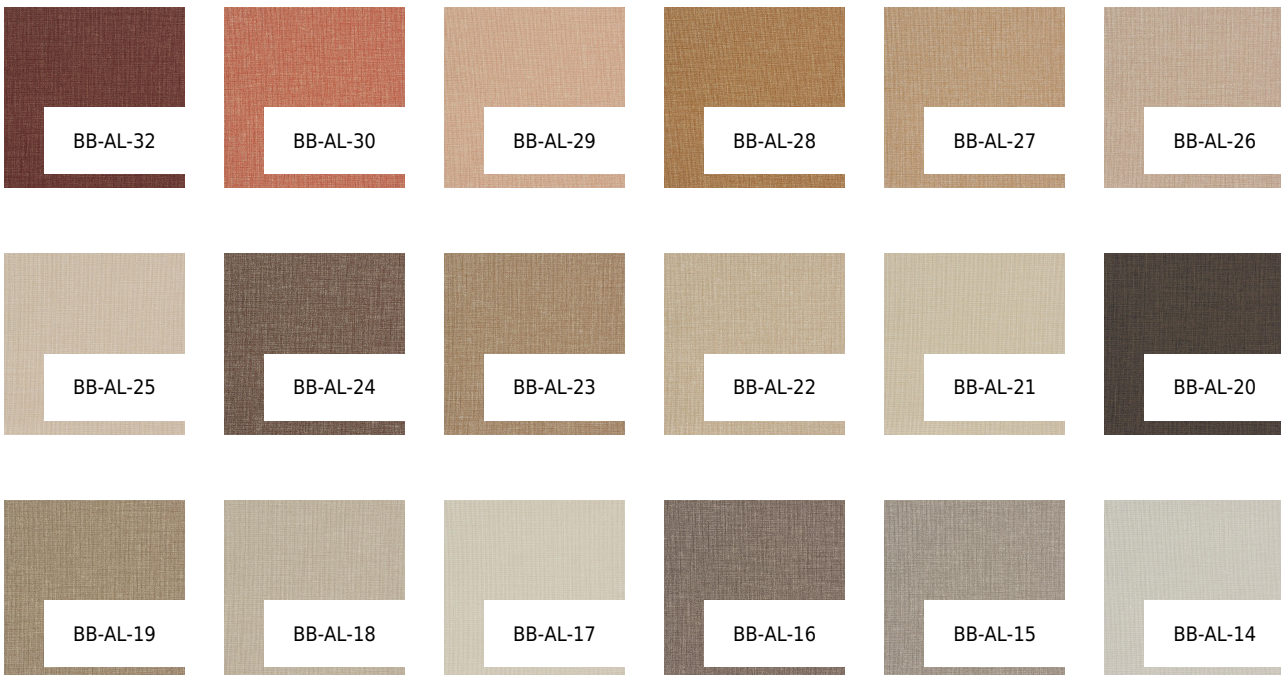

VESSTIGE

ALL ABOUT LINEN

COLOR: **BB-AL-31**

BOLTA

BACKING: **OSNABURG**

WEIGHT: **451 G/M2**

WIDTH: **137**

CM

LENGTH: **27.4 LM**

REPEAT: **N/A**

INTALLATION: **↑↓↑**

OTHER COLORS:

BB-AL-13

BB-AL-12

BB-AL-11

BB-AL-10

BB-AL-09

BB-AL-08

BB-AL-07

BB-AL-06

BB-AL-05

BB-AL-04

BB-AL-03

BB-AL-02