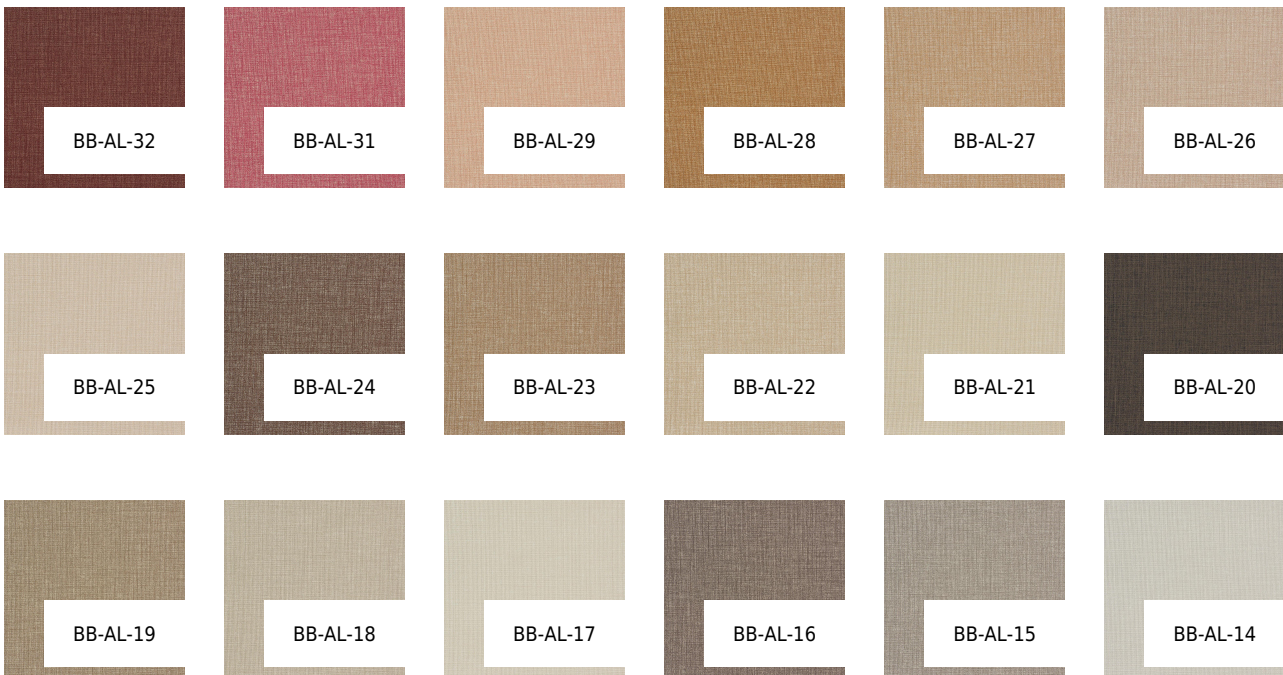

## ALL ABOUT LINEN

COLOR: **BB-AL-30**

---

**BOLTA**

BACKING: **OSNABURG**

WEIGHT: **451 G/M2**

WIDTH: **137**

**CM**

### OTHER COLORS:

BB-AL-13

BB-AL-12

BB-AL-11

BB-AL-10

BB-AL-09

BB-AL-08

BB-AL-07