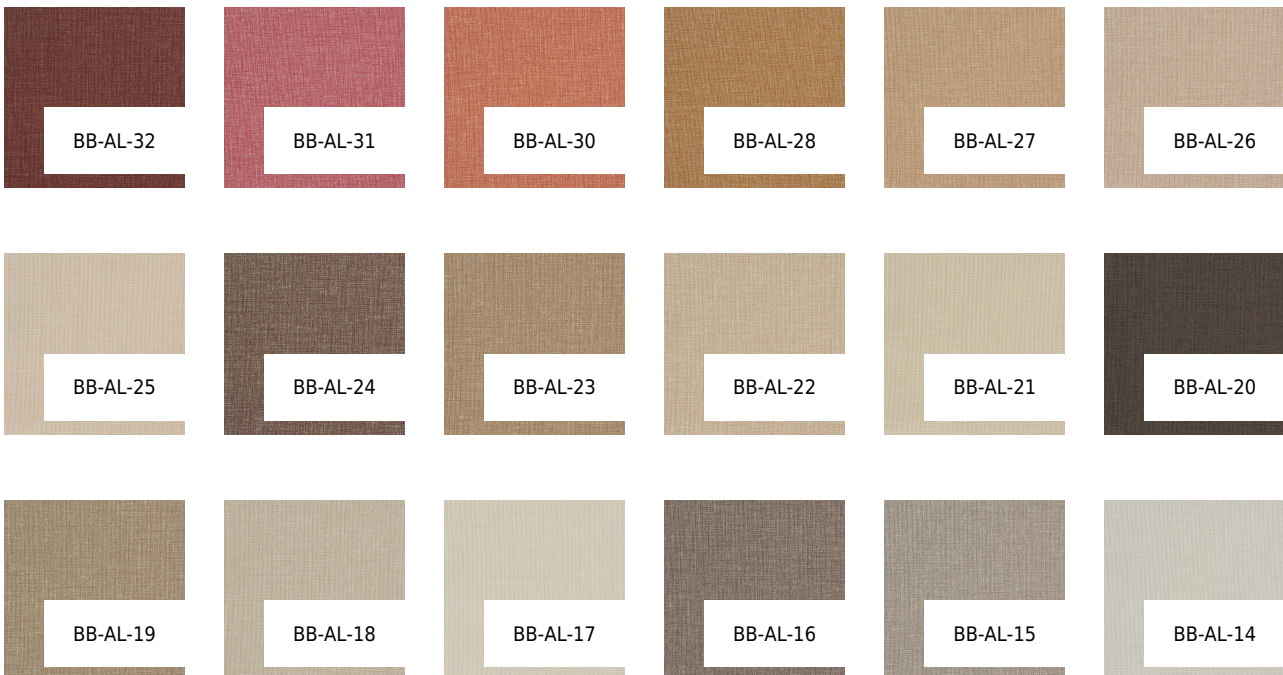

VESSTIGE

ALL ABOUT LINEN

COLOR: **BB-AL-29**

BOLTA

BACKING: **OSNABURG**

WEIGHT: **451 G/M2**

WIDTH: **137**

CM

LENGTH: **27.4 LM**

REPEAT: **N/A**

INTALLATION: 

OTHER COLORS:

BB-AL-13

BB-AL-12

BB-AL-11

BB-AL-10

BB-AL-09

BB-AL-08

BB-AL-07

BB-AL-06

BB-AL-05

BB-AL-04

BB-AL-03

BB-AL-02