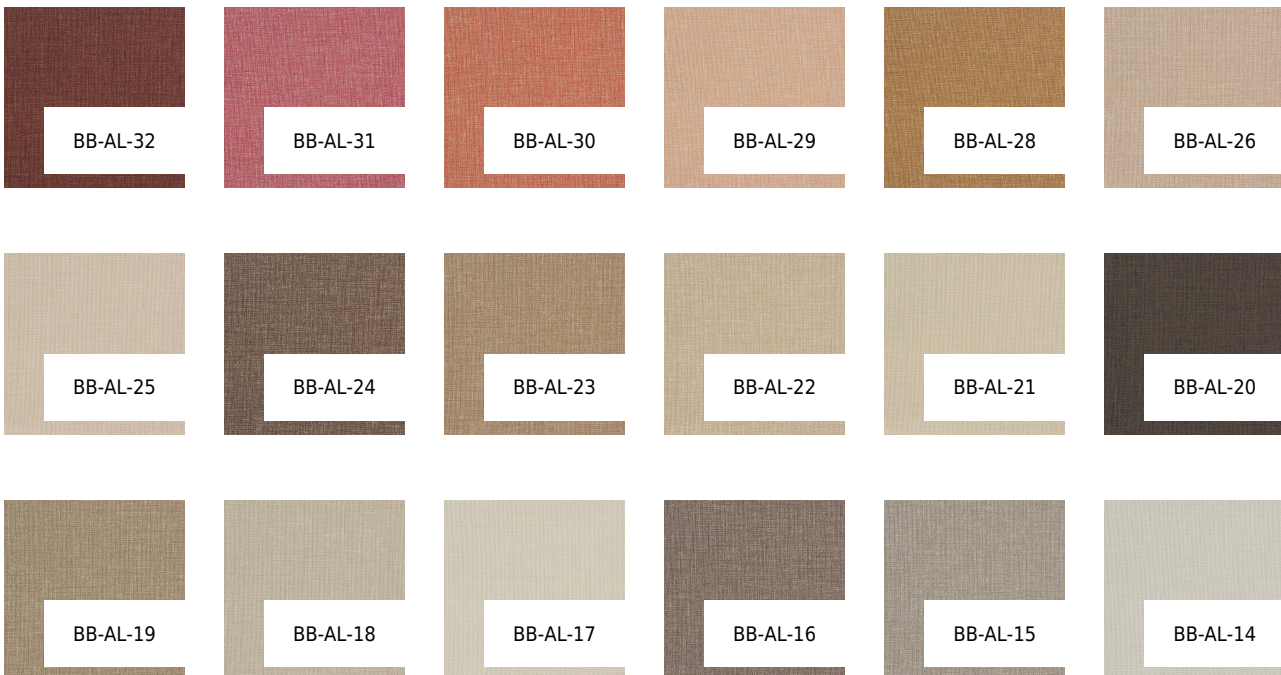

VESSTIGE

ALL ABOUT LINEN

COLOR: **BB-AL-27**

BOLTA

BACKING: **OSNABURG**

WEIGHT: **451 G/M2**

WIDTH: **137**

CM

LENGTH: **27.4 LM**

REPEAT: **N/A**

INTALLATION: 

OTHER COLORS:

BB-AL-13

BB-AL-12

BB-AL-11

BB-AL-10

BB-AL-09

BB-AL-08

BB-AL-07

BB-AL-06

BB-AL-05

BB-AL-04

BB-AL-03

BB-AL-02