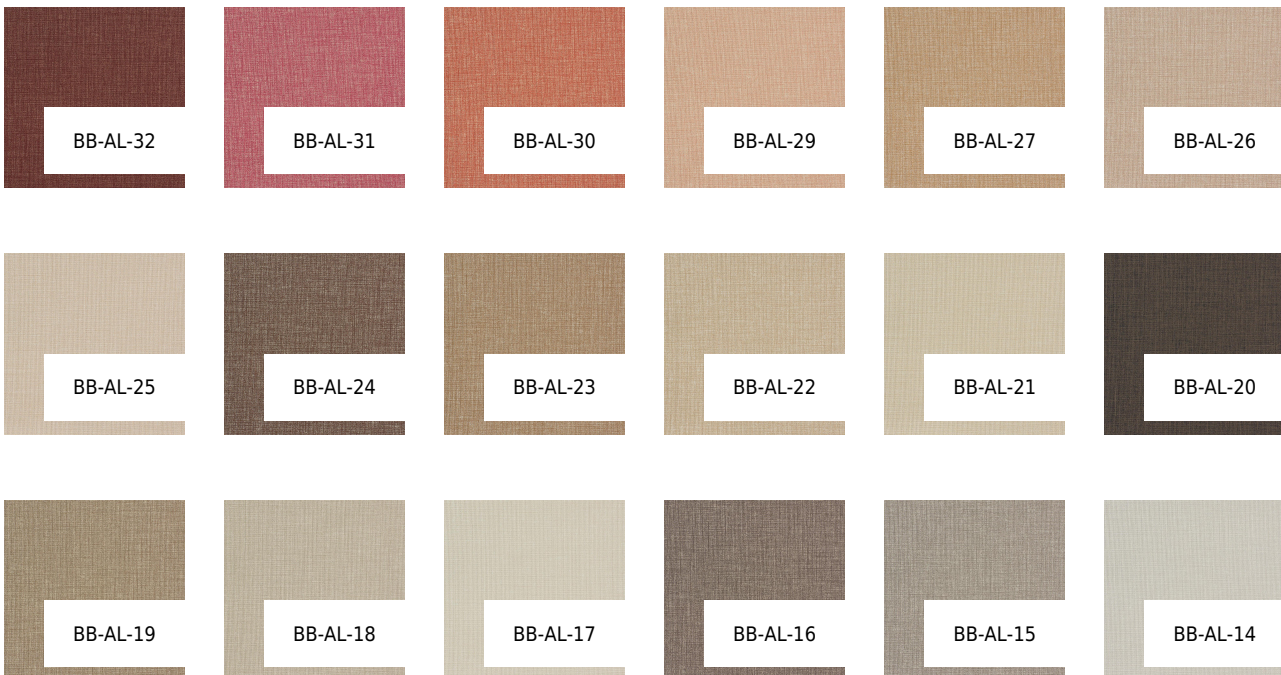

VESSTIGE

ALL ABOUT LINEN

COLOR: **BB-AL-28**

BOLTA

BACKING: **OSNABURG**

WEIGHT: **451 G/M2**

WIDTH: **137**

CM

LENGTH: **27.4 LM**

REPEAT: **N/A**

INTALLATION: 

OTHER COLORS:

BB-AL-13

BB-AL-12

BB-AL-11

BB-AL-10

BB-AL-09

BB-AL-08

BB-AL-07

BB-AL-06

BB-AL-05

BB-AL-04

BB-AL-03

BB-AL-02