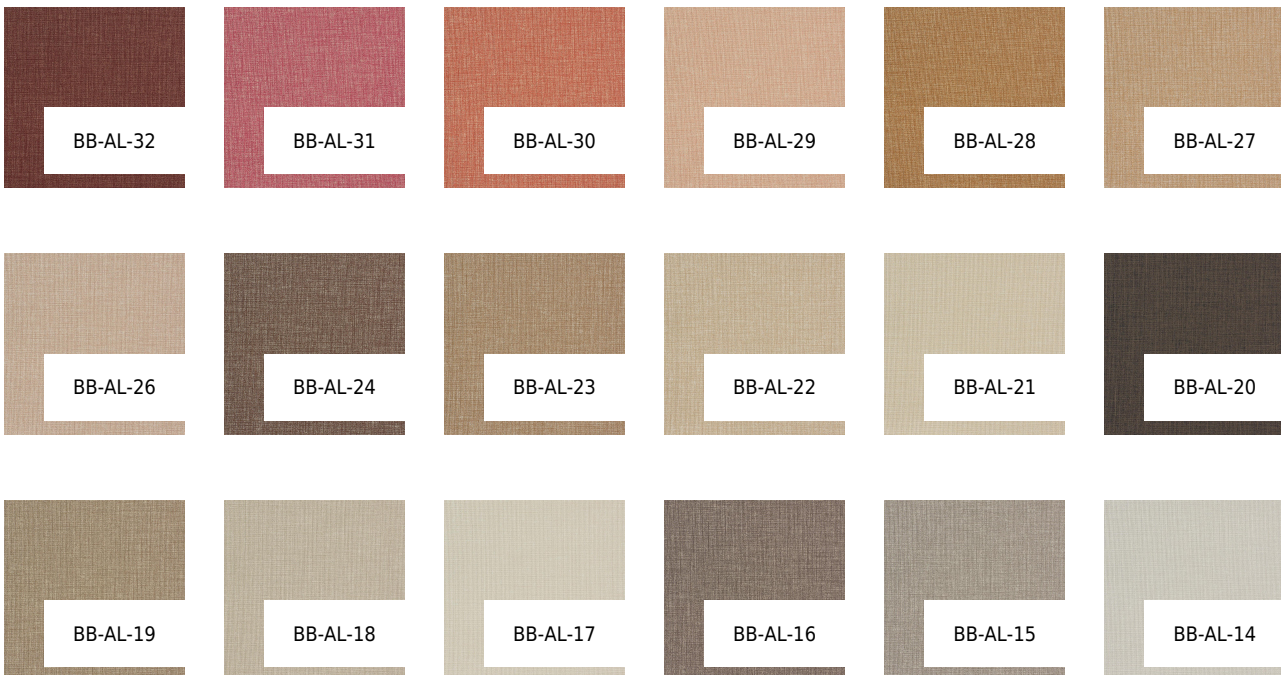

VESSTIGE

ALL ABOUT LINEN

COLOR: **BB-AL-25**

BOLTA

BACKING: **OSNABURG**

WEIGHT: **451 G/M2**

WIDTH: **137**

CM

LENGTH: **27.4 LM**

REPEAT: **N/A**

INTALLATION: **↑↓↑**

OTHER COLORS:

BB-AL-13

BB-AL-12

BB-AL-11

BB-AL-10

BB-AL-09

BB-AL-08

BB-AL-07

BB-AL-06

BB-AL-05

BB-AL-04

BB-AL-03

BB-AL-02