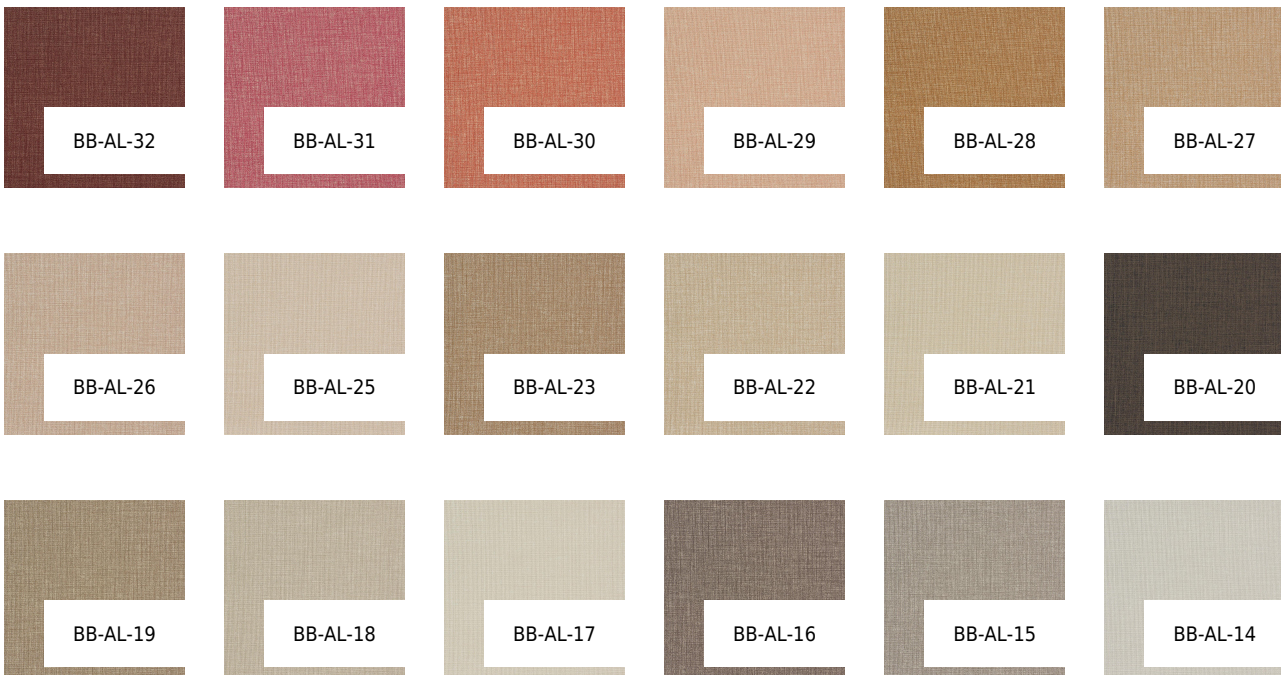

## ALL ABOUT LINEN

COLOR: **BB-AL-24**

---

**BOLTA**

BACKING: **OSNABURG**

WEIGHT: **451 G/M2**

WIDTH: **137**

**CM**

### OTHER COLORS:

BB-AL-13

BB-AL-12

BB-AL-11

BB-AL-10

BB-AL-09

BB-AL-08

BB-AL-07