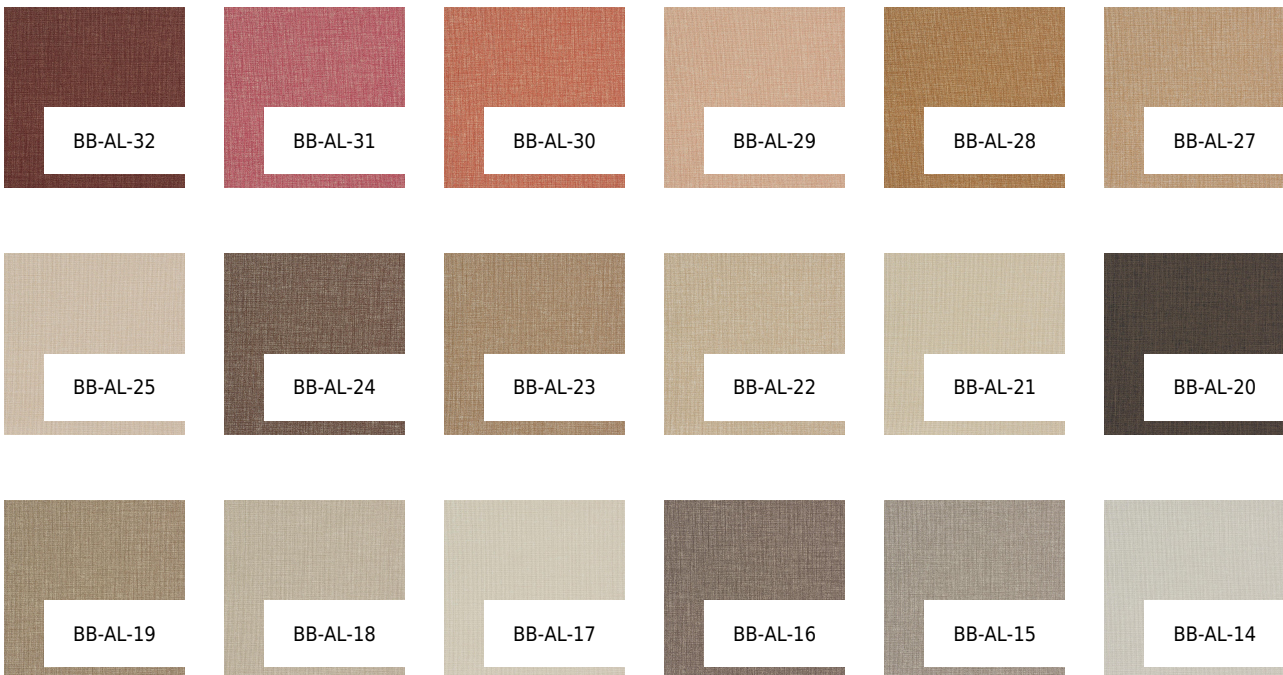

VESSTIGE

ALL ABOUT LINEN

COLOR: **BB-AL-26**

BOLTA

BACKING: **OSNABURG**

WEIGHT: **451 G/M2**

WIDTH: **137**

CM

LENGTH: **27.4 LM**

REPEAT: **N/A**

INTALLATION: **↑↓↑**

OTHER COLORS:

BB-AL-13

BB-AL-12

BB-AL-11

BB-AL-10

BB-AL-09

BB-AL-08

BB-AL-07

BB-AL-06

BB-AL-05

BB-AL-04

BB-AL-03

BB-AL-02