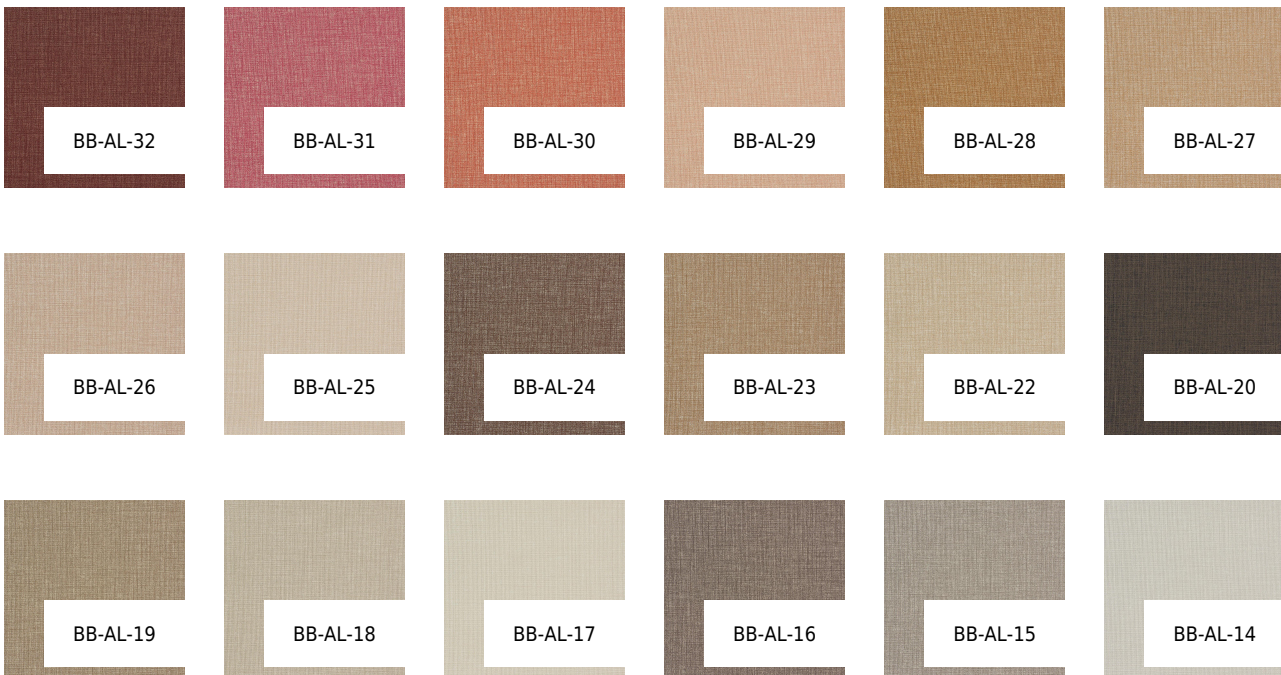

## ALL ABOUT LINEN

COLOR: **BB-AL-21**

---

**BOLTA**

BACKING: **OSNABURG**

WEIGHT: **451 G/M2**

WIDTH: **137**

**CM**

### OTHER COLORS:

BB-AL-13

BB-AL-12

BB-AL-11

BB-AL-10

BB-AL-09

BB-AL-08

BB-AL-07