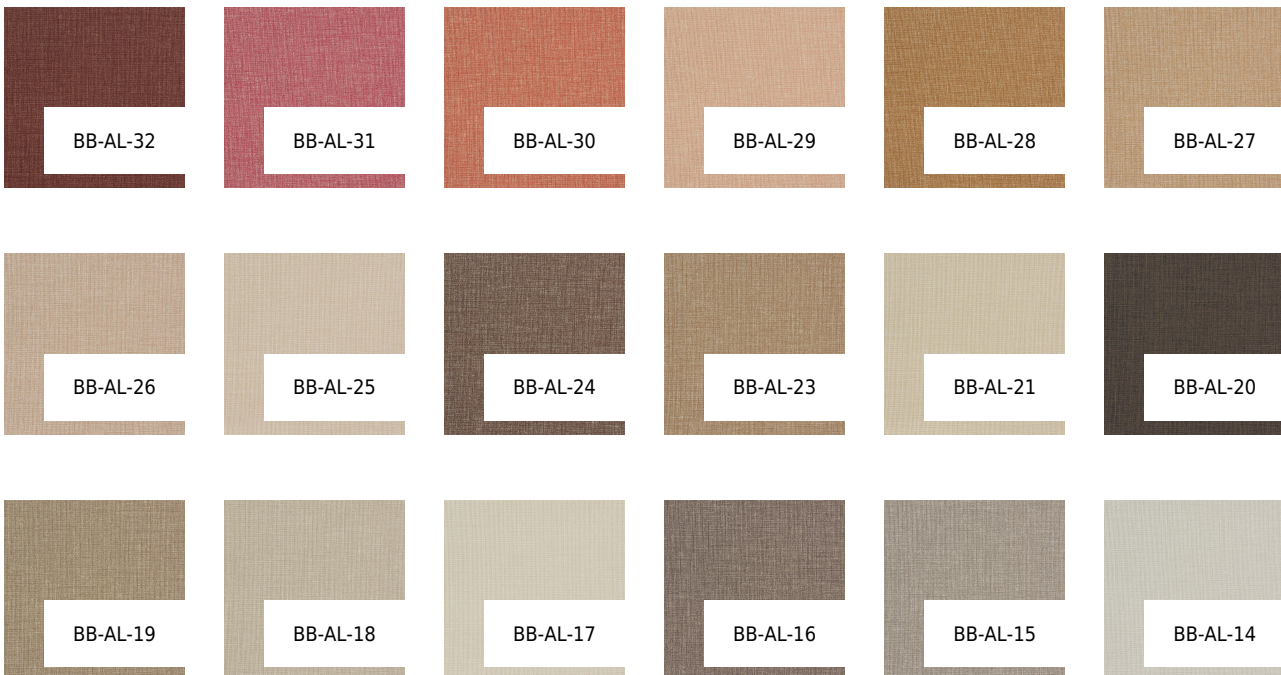

VESSTIGE

ALL ABOUT LINEN

COLOR: **BB-AL-22**

BOLTA

BACKING: **OSNABURG**

WEIGHT: **451 G/M2**

WIDTH: **137**

CM

LENGTH: **27.4 LM**

REPEAT: **N/A**

INTALLATION:

OTHER COLORS:

BB-AL-13

BB-AL-12

BB-AL-11

BB-AL-10

BB-AL-09

BB-AL-08

BB-AL-07

BB-AL-06

BB-AL-05

BB-AL-04

BB-AL-03

BB-AL-02