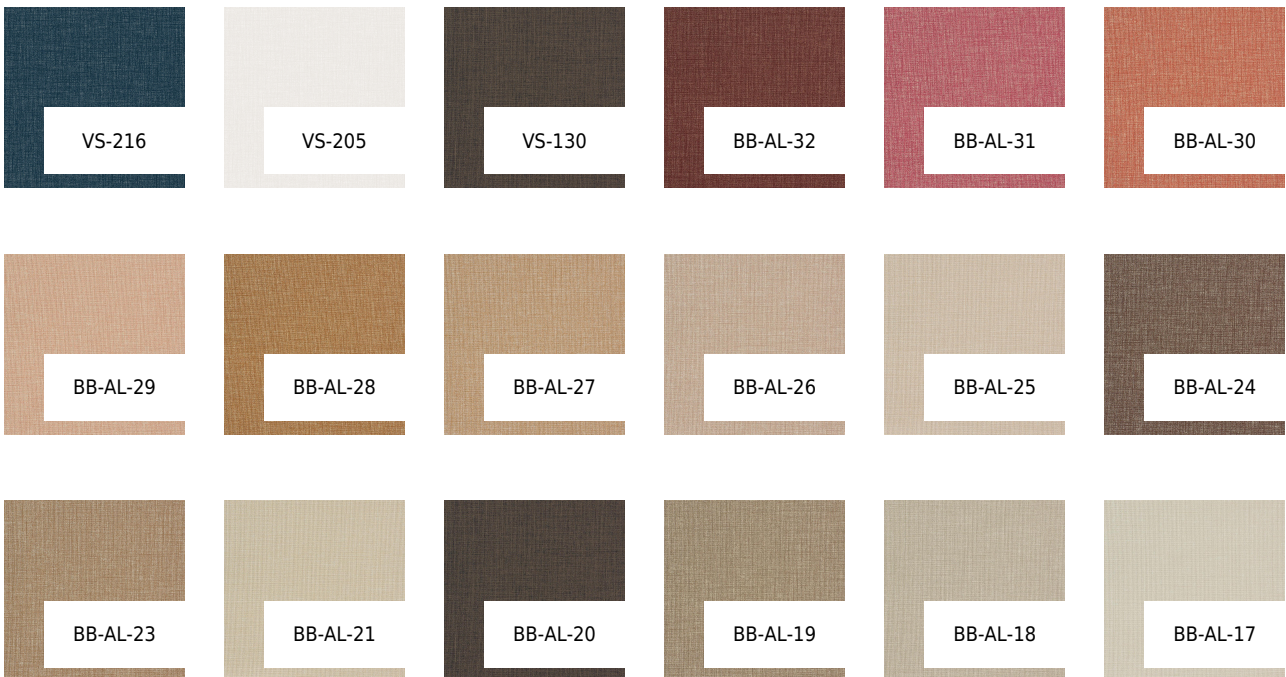

VESSTIGE

ALL ABOUT LINEN

COLOR: **BB-AL-22**

BOLTA

INSTALLATION: ↑↓↑

OTHER COLORS:

BB-AL-16

BB-AL-15

BB-AL-14

BB-AL-13

BB-AL-12

BB-AL-11

BB-AL-10

BB-AL-09

BB-AL-08

BB-AL-07

BB-AL-06

BB-AL-05

BB-AL-04

BB-AL-03

BB-AL-02

BB-AL-01