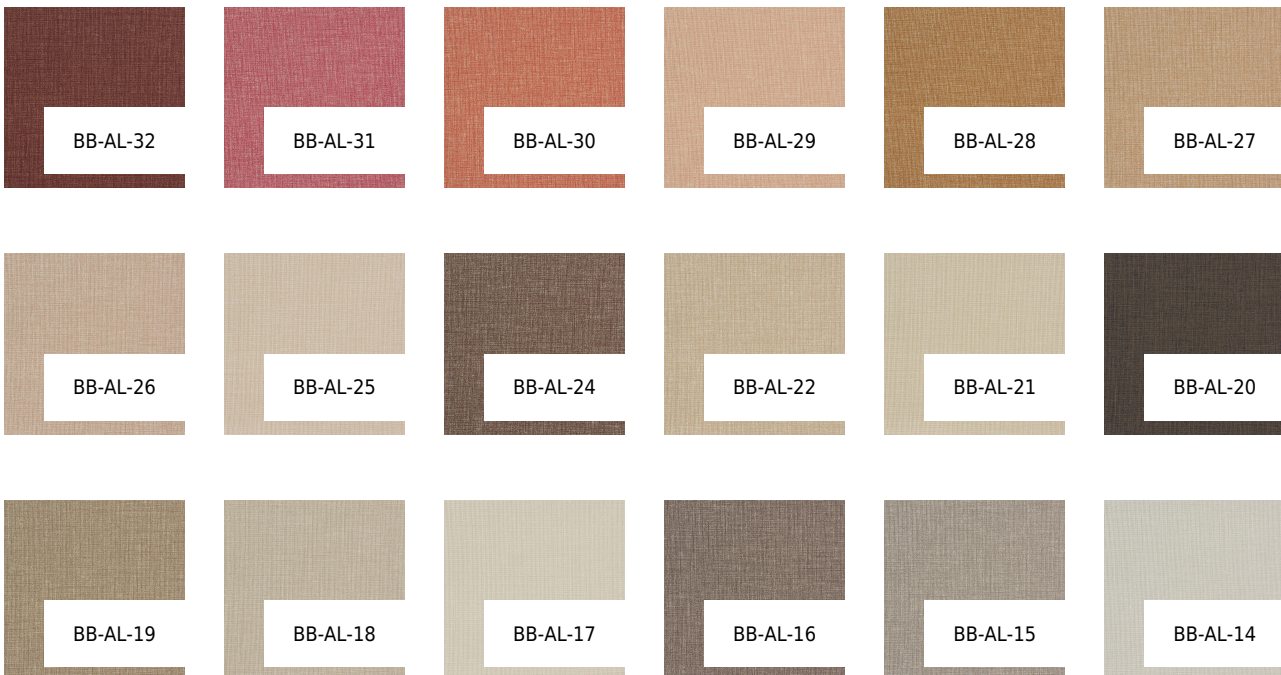

VESSTIGE

ALL ABOUT LINEN

COLOR: **BB-AL-23**

BOLTA

BACKING: **OSNABURG**

WEIGHT: **451 G/M2**

WIDTH: **137**

CM

LENGTH: **27.4 LM**

REPEAT: **N/A**

INTALLATION:

OTHER COLORS:

BB-AL-13

BB-AL-12

BB-AL-11

BB-AL-10

BB-AL-09

BB-AL-08

BB-AL-07

BB-AL-06

BB-AL-05

BB-AL-04

BB-AL-03

BB-AL-02