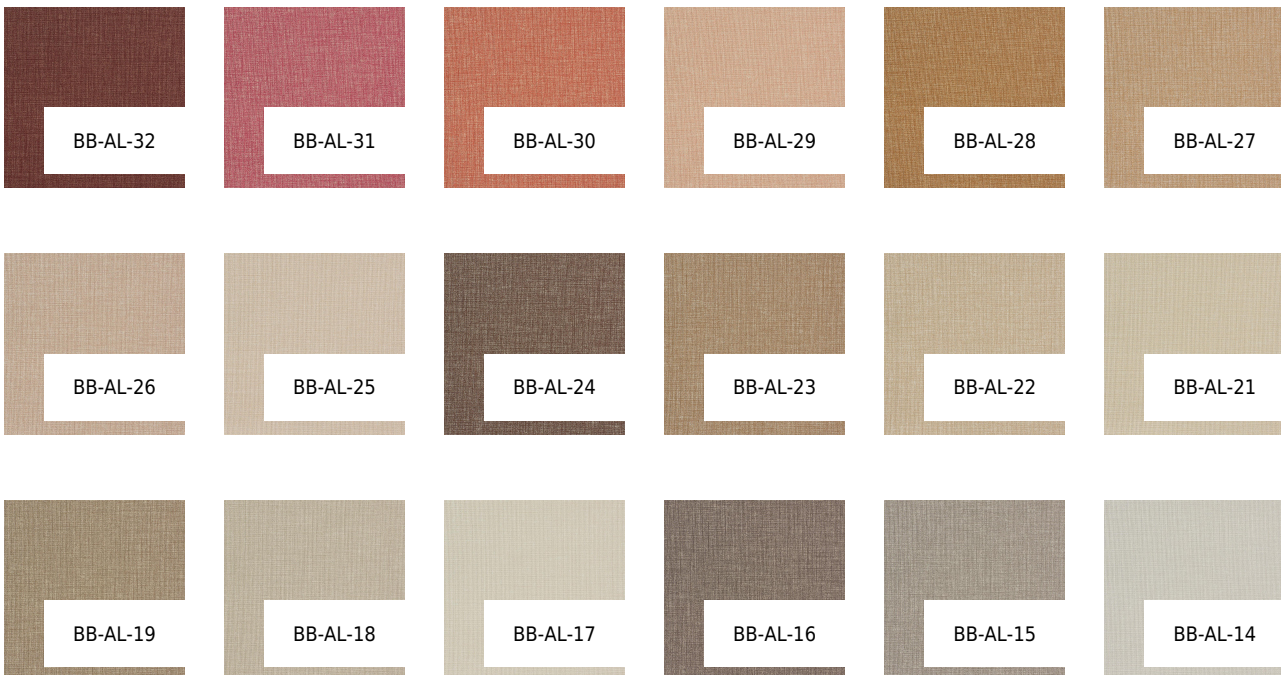

## ALL ABOUT LINEN

COLOR: **BB-AL-20**

---

**BOLTA**

BACKING: **OSNABURG**

WEIGHT: **451 G/M2**

WIDTH: **137**

**CM**

### OTHER COLORS:

BB-AL-13

BB-AL-12

BB-AL-11

BB-AL-10

BB-AL-09

BB-AL-08

BB-AL-07