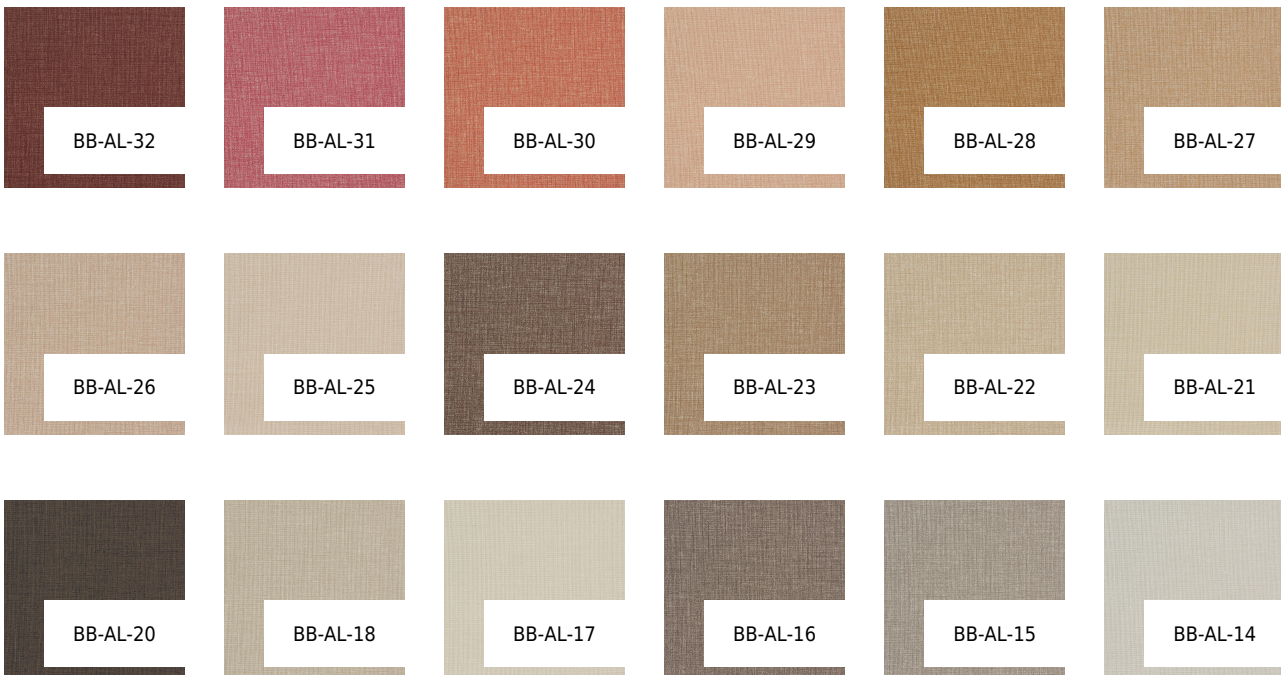

## ALL ABOUT LINEN

COLOR: **BB-AL-19**

---

**BOLTA**

BACKING: **OSNABURG**

WEIGHT: **451 G/M2**

WIDTH: **137**

**CM**

### OTHER COLORS:

BB-AL-13

BB-AL-12

BB-AL-11

BB-AL-10

BB-AL-09

BB-AL-08

BB-AL-07