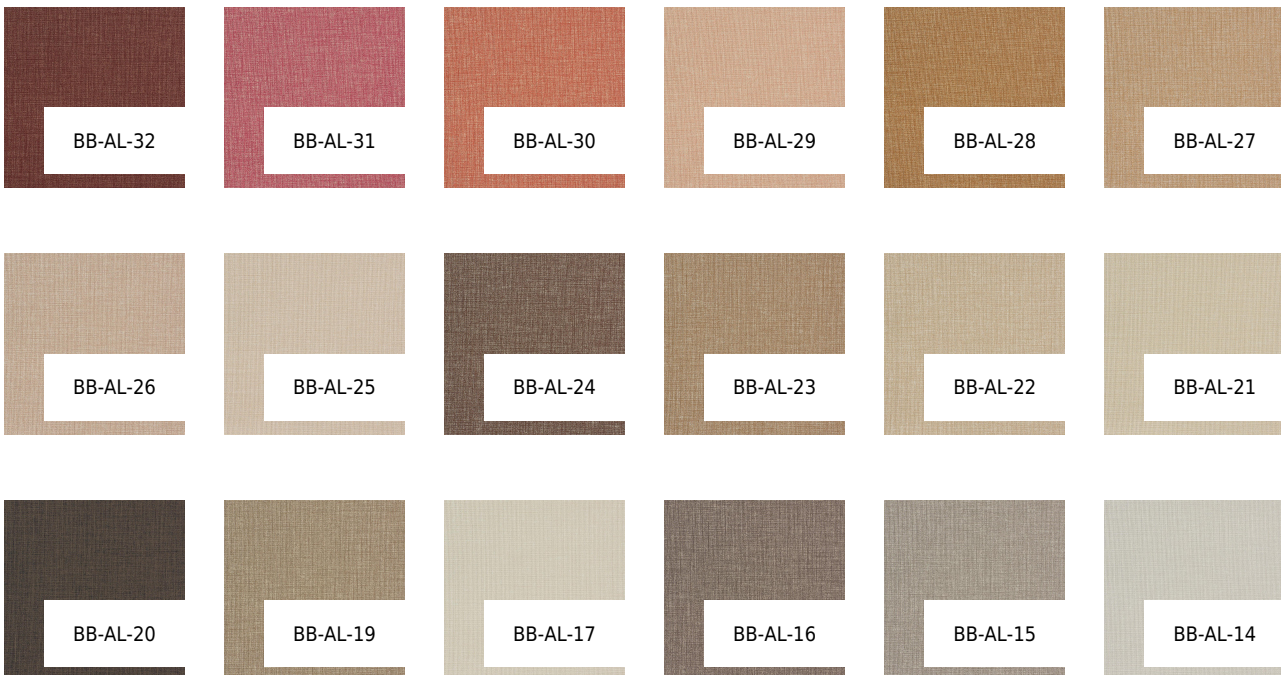

## ALL ABOUT LINEN

COLOR: **BB-AL-18**

---

**BOLTA**

BACKING: **OSNABURG**

WEIGHT: **451 G/M2**

WIDTH: **137**

**CM**

### OTHER COLORS:

BB-AL-13

BB-AL-12

BB-AL-11

BB-AL-10

BB-AL-09

BB-AL-08

BB-AL-07