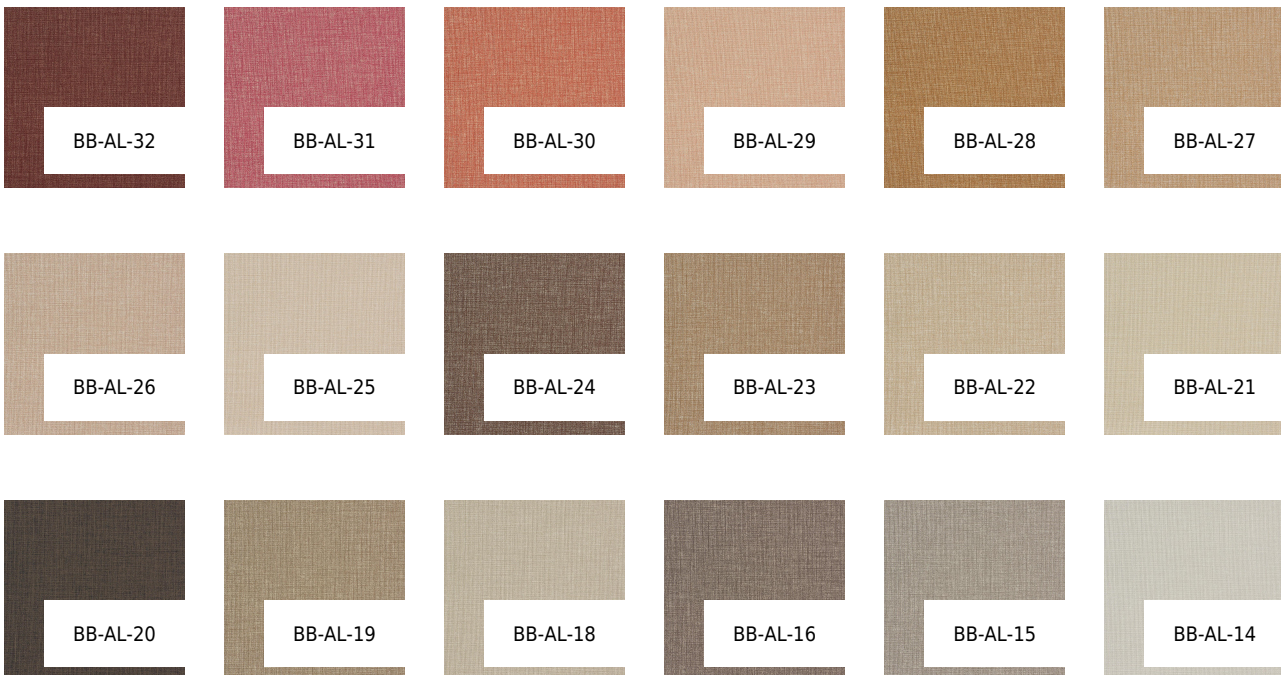

VESSTIGE

ALL ABOUT LINEN

COLOR: **BB-AL-17**

BOLTA

BACKING: **OSNABURG**

WEIGHT: **451 G/M2**

WIDTH: **137**

CM

LENGTH: **27.4 LM**

REPEAT: **N/A**

INTALLATION:

OTHER COLORS:

BB-AL-13

BB-AL-12

BB-AL-11

BB-AL-10

BB-AL-09

BB-AL-08

BB-AL-07

BB-AL-06

BB-AL-05

BB-AL-04

BB-AL-03

BB-AL-02