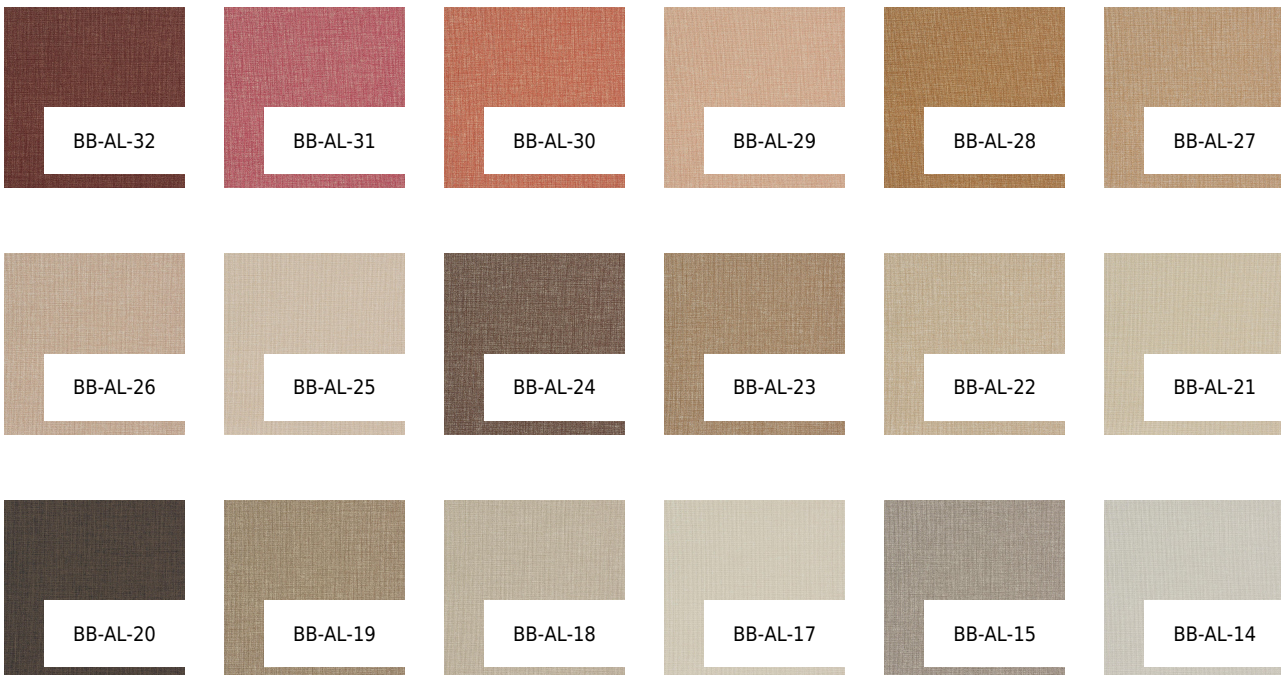

VESSTIGE

ALL ABOUT LINEN

COLOR: **BB-AL-16**

BOLTA

BACKING: **OSNABURG**

WEIGHT: **451 G/M2**

WIDTH: **137**

CM

LENGTH: **27.4 LM**

REPEAT: **N/A**

INTALLATION: **↑↓↑**

OTHER COLORS:

BB-AL-13

BB-AL-12

BB-AL-11

BB-AL-10

BB-AL-09

BB-AL-08

BB-AL-07

BB-AL-06

BB-AL-05

BB-AL-04

BB-AL-03

BB-AL-02