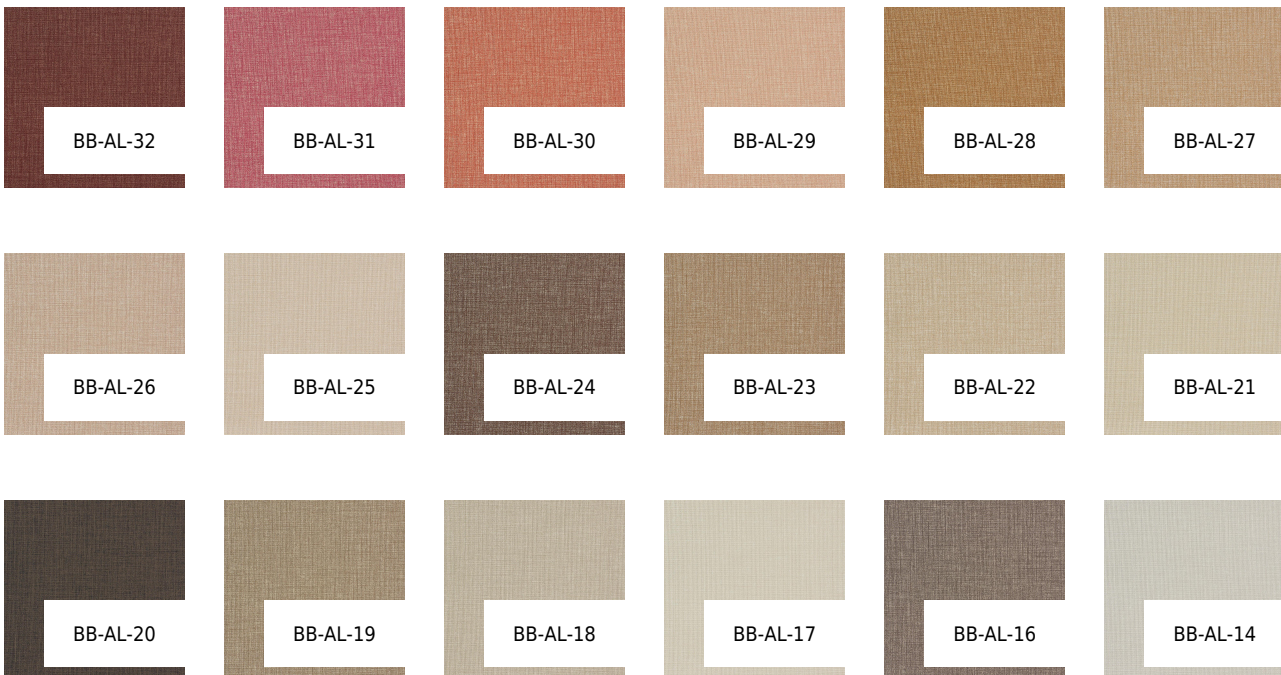

VESSTIGE

ALL ABOUT LINEN

COLOR: **BB-AL-15**

BOLTA

BACKING: **OSNABURG**

WEIGHT: **451 G/M2**

WIDTH: **137**

CM

LENGTH: **27.4 LM**

REPEAT: **N/A**

INTALLATION: **↑↓↑**

OTHER COLORS:

BB-AL-13

BB-AL-12

BB-AL-11

BB-AL-10

BB-AL-09

BB-AL-08

BB-AL-07

BB-AL-06

BB-AL-05

BB-AL-04

BB-AL-03

BB-AL-02