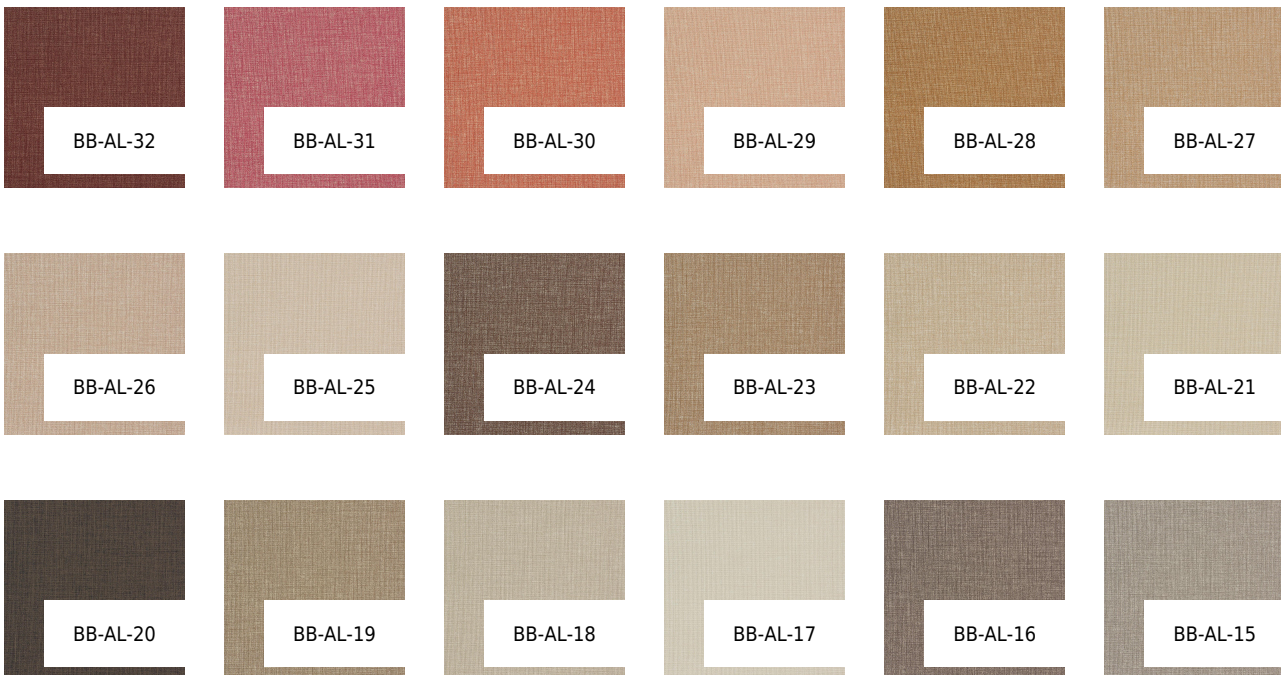

VESSTIGE

ALL ABOUT LINEN

COLOR: **BB-AL-14**

BOLTA

BACKING: **OSNABURG**

WEIGHT: **451 G/M2**

WIDTH: **137**

CM

LENGTH: **27.4 LM**

REPEAT: **N/A**

INTALLATION: **↑↓↑**

OTHER COLORS:

BB-AL-13

BB-AL-12

BB-AL-11

BB-AL-10

BB-AL-09

BB-AL-08

BB-AL-07

BB-AL-06

BB-AL-05

BB-AL-04

BB-AL-03

BB-AL-02