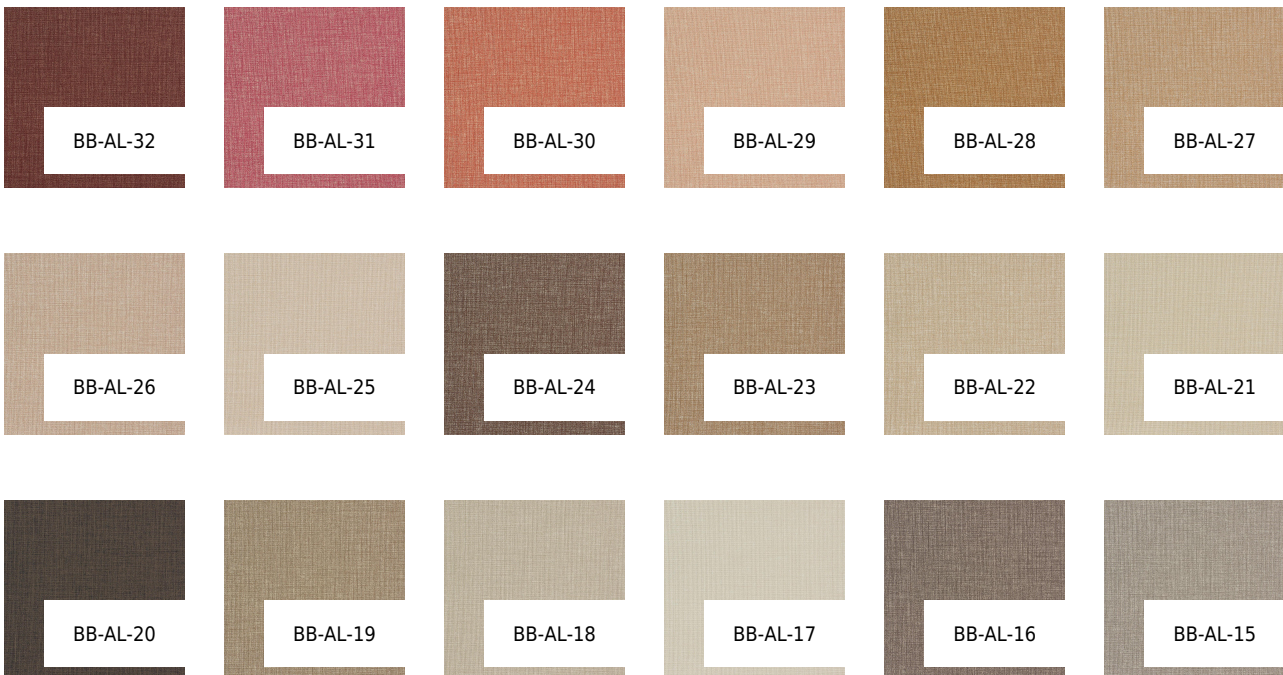

## ALL ABOUT LINEN

COLOR: **BB-AL-13**

---

**BOLTA**

BACKING: **OSNABURG**

WEIGHT: **451 G/M2**

WIDTH: **137**

**CM**

### OTHER COLORS:

BB-AL-14

BB-AL-12

BB-AL-11

BB-AL-10

BB-AL-09

BB-AL-08

BB-AL-07