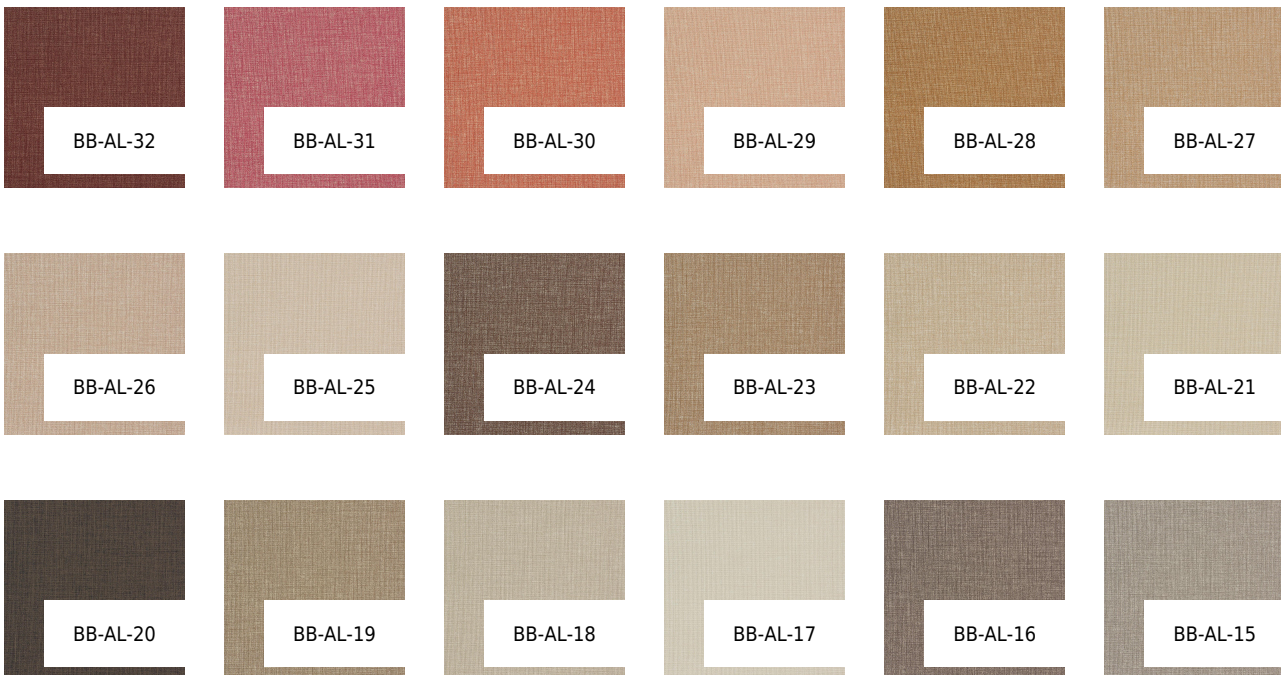

VESSTIGE

ALL ABOUT LINEN

COLOR: **BB-AL-13**

BOLTA

BACKING: **OSNABURG**

WEIGHT: **451 G/M2**

WIDTH: **137**

CM

LENGTH: **27.4 LM**

REPEAT: **N/A**

INTALLATION: **↑↓↑**

OTHER COLORS:

BB-AL-14

BB-AL-12

BB-AL-11

BB-AL-10

BB-AL-09

BB-AL-08

BB-AL-07

BB-AL-06

BB-AL-05

BB-AL-04

BB-AL-03

BB-AL-02