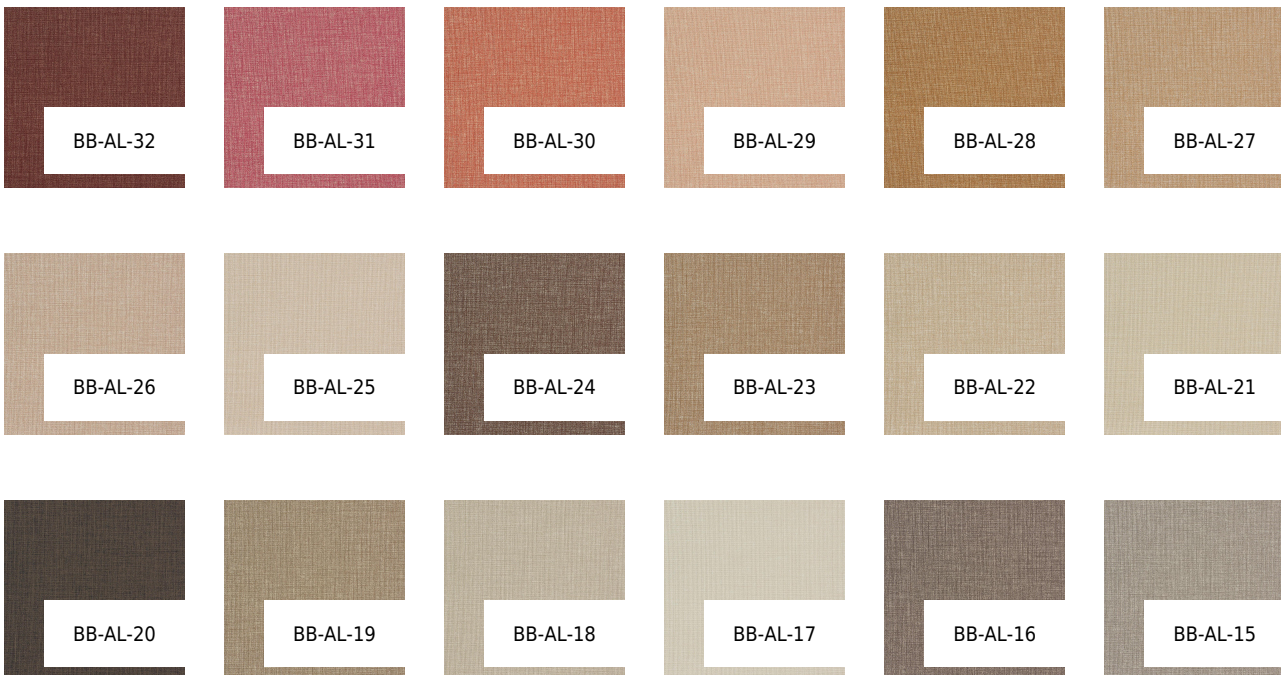

VESSTIGE

ALL ABOUT LINEN

COLOR: **BB-AL-12**

BOLTA

BACKING: **OSNABURG**

WEIGHT: **451 G/M2**

WIDTH: **137**

CM

LENGTH: **27.4 LM**

REPEAT: **N/A**

INSTALLATION: **↑↓↑**

OTHER COLORS:

BB-AL-14

BB-AL-13

BB-AL-11

BB-AL-10

BB-AL-09

BB-AL-08

BB-AL-07

BB-AL-06

BB-AL-05

BB-AL-04

BB-AL-03

BB-AL-02