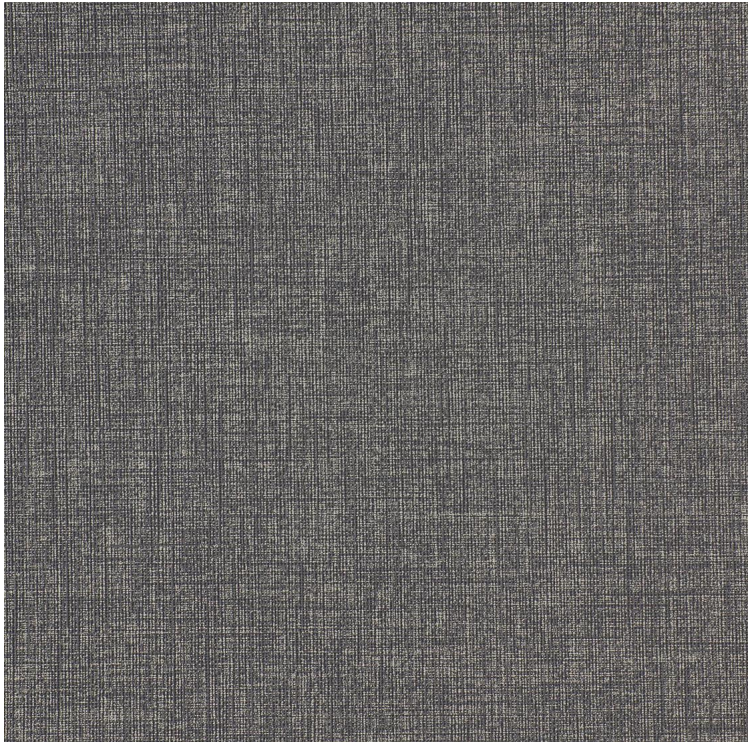

# VESSTIGE

## ALL ABOUT LINEN

COLOR: **BB-AL-11**

---

**BOLTA**

INSTALLATION: ↑↓↑

### OTHER COLORS: