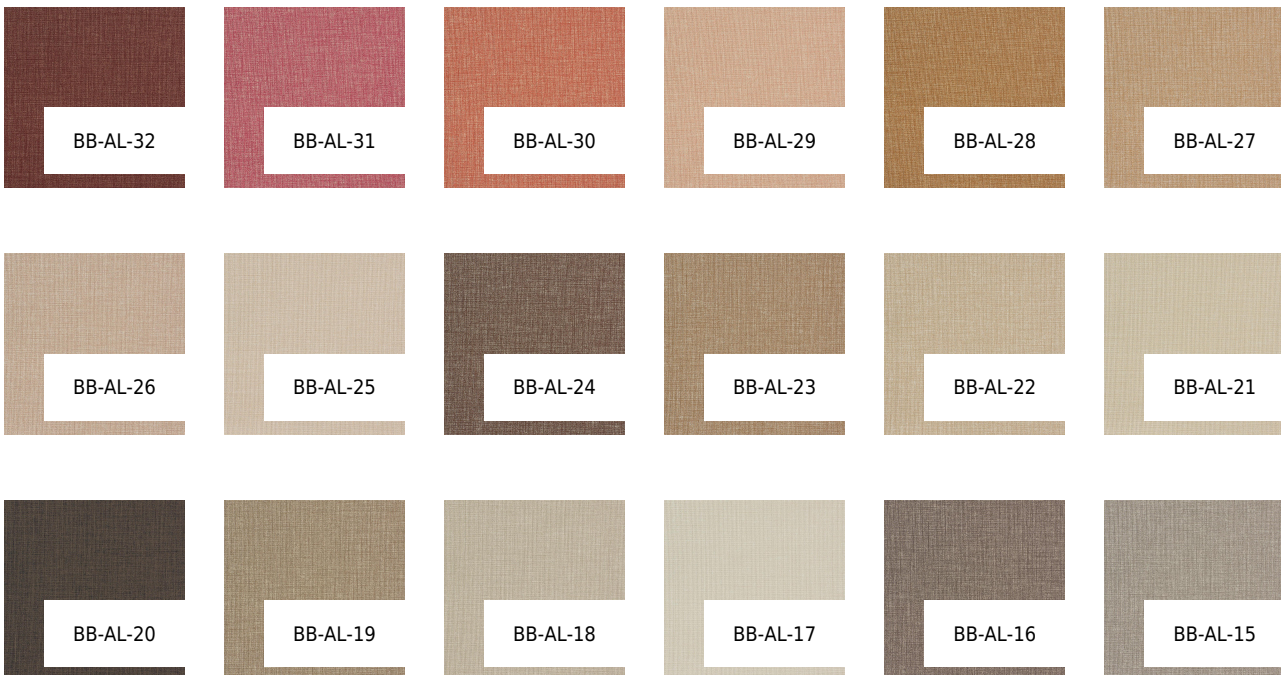

VESSTIGE

ALL ABOUT LINEN

COLOR: **BB-AL-11**

BOLTA

BACKING: **OSNABURG**

WEIGHT: **451 G/M2**

WIDTH: **137**

CM

LENGTH: **27.4 LM**

REPEAT: **N/A**

INTALLATION: **↑↓↑**

OTHER COLORS:

BB-AL-14

BB-AL-13

BB-AL-12

BB-AL-10

BB-AL-09

BB-AL-08

BB-AL-07

BB-AL-06

BB-AL-05

BB-AL-04

BB-AL-03

BB-AL-02