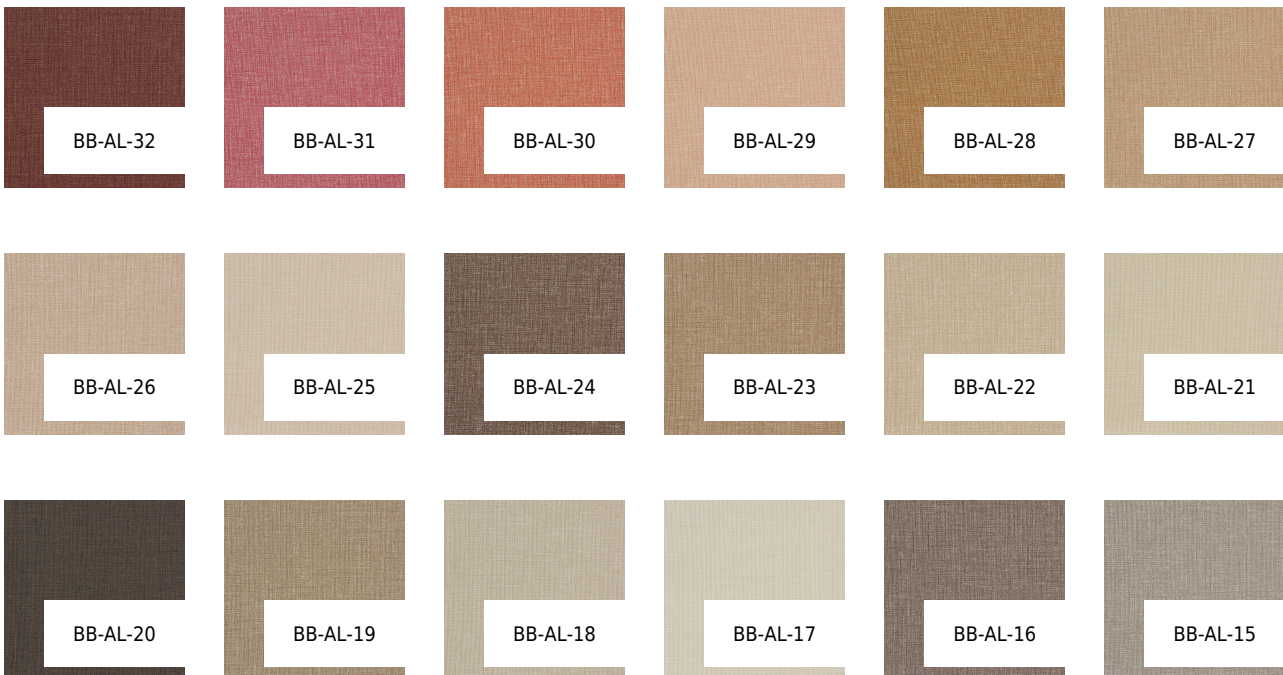

VESSTIGE

ALL ABOUT LINEN

COLOR: **BB-AL-10**

BOLTA

BACKING: **OSNABURG**

WEIGHT: **451 G/M2**

WIDTH: **137**

CM

LENGTH: **27.4 LM**

REPEAT: **N/A**

INTALLATION: **↑↓↑**

OTHER COLORS:

BB-AL-14

BB-AL-13

BB-AL-12

BB-AL-11

BB-AL-09

BB-AL-08

BB-AL-07

BB-AL-06

BB-AL-05

BB-AL-04

BB-AL-03

BB-AL-02