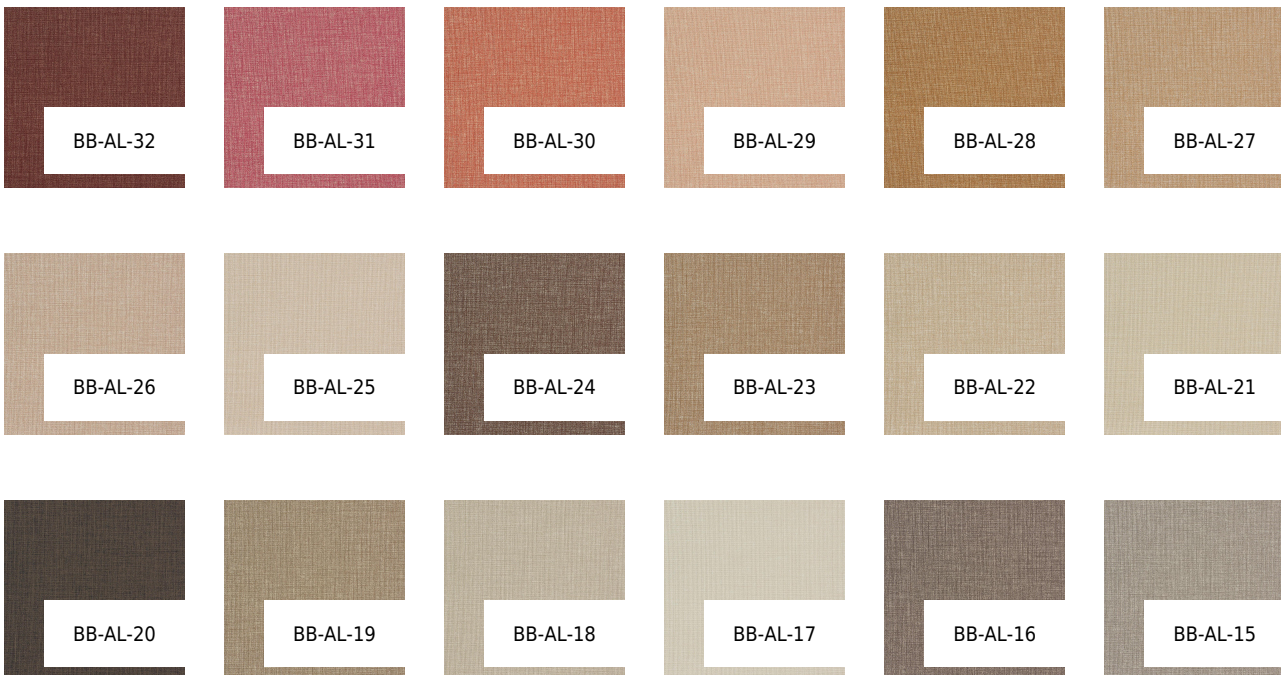

VESSTIGE

ALL ABOUT LINEN

COLOR: **BB-AL-09**

BOLTA

BACKING: **OSNABURG**

WEIGHT: **451 G/M2**

WIDTH: **137**

CM

LENGTH: **27.4 LM**

REPEAT: **N/A**

INTALLATION: **↑↓↑**

OTHER COLORS:

BB-AL-14

BB-AL-13

BB-AL-12

BB-AL-11

BB-AL-10

BB-AL-08

BB-AL-07

BB-AL-06

BB-AL-05

BB-AL-04

BB-AL-03

BB-AL-02