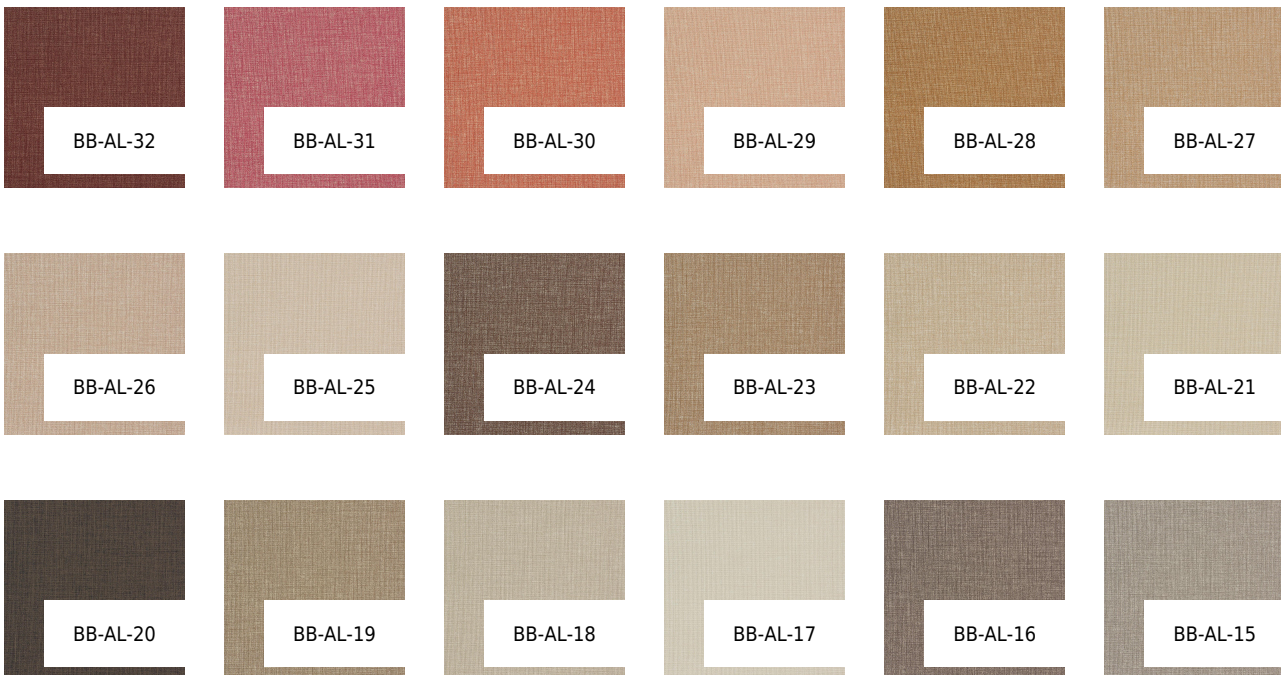

VESSTIGE

ALL ABOUT LINEN

COLOR: **BB-AL-08**

BOLTA

BACKING: **OSNABURG**

WEIGHT: **451 G/M2**

WIDTH: **137**

CM

LENGTH: **27.4 LM**

REPEAT: **N/A**

INTALLATION: **↑↓↑**

OTHER COLORS:

BB-AL-14

BB-AL-13

BB-AL-12

BB-AL-11

BB-AL-10

BB-AL-09

BB-AL-07

BB-AL-06

BB-AL-05

BB-AL-04

BB-AL-03

BB-AL-02