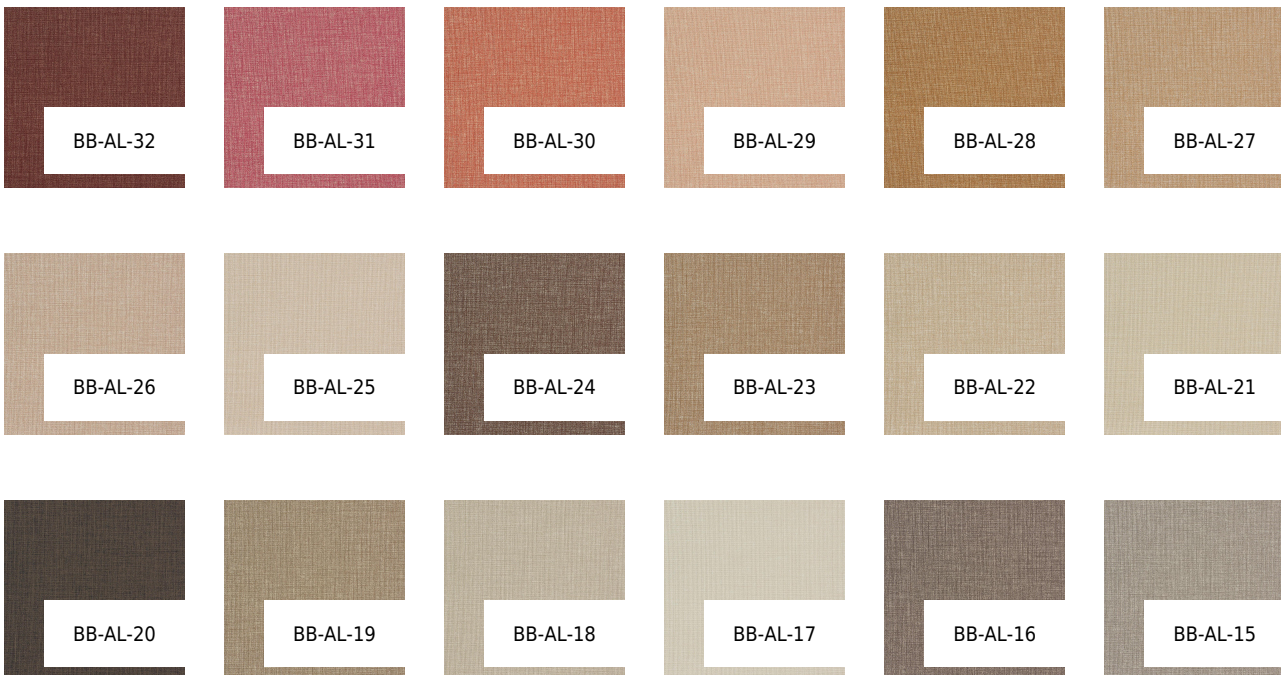

VESSTIGE

ALL ABOUT LINEN

COLOR: **BB-AL-07**

BOLTA

BACKING: **OSNABURG**

WEIGHT: **451 G/M2**

WIDTH: **137**

CM

LENGTH: **27.4 LM**

REPEAT: **N/A**

INTALLATION: **↑↓↑**

OTHER COLORS:

BB-AL-14

BB-AL-13

BB-AL-12

BB-AL-11

BB-AL-10

BB-AL-09

BB-AL-08

BB-AL-06

BB-AL-05

BB-AL-04

BB-AL-03

BB-AL-02