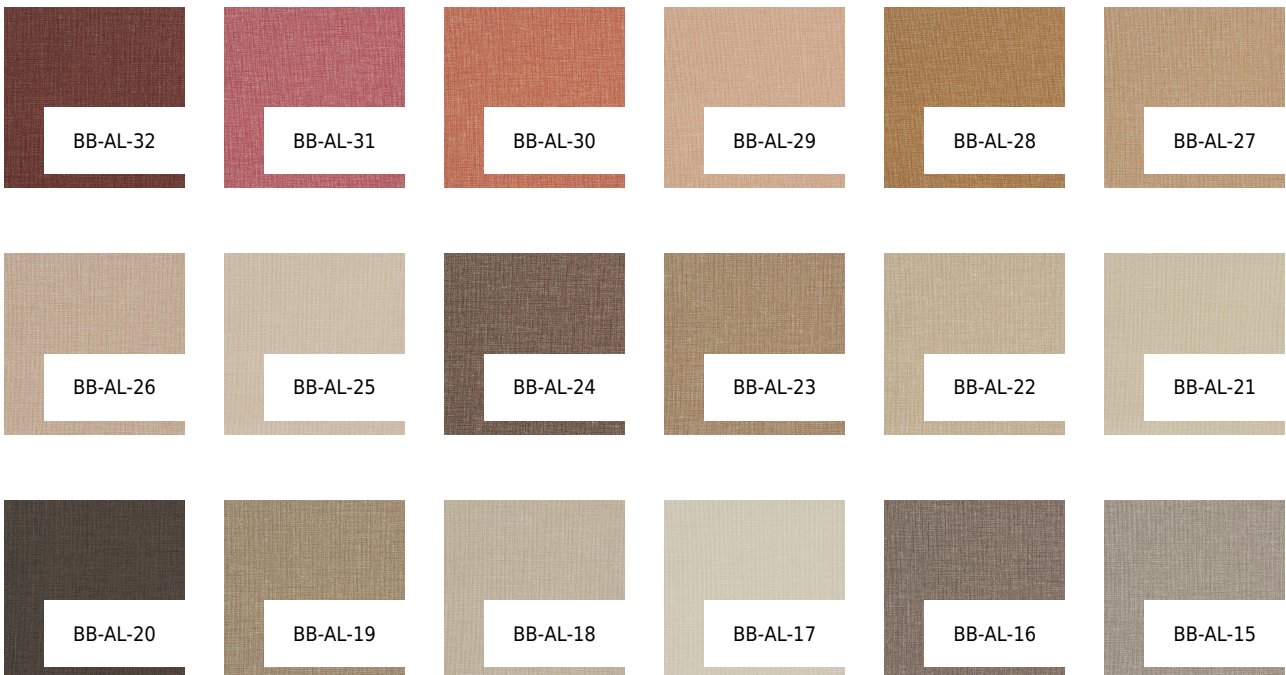

## ALL ABOUT LINEN

COLOR: **BB-AL-05**

---

**BOLTA**

BACKING: **OSNABURG**

WEIGHT: **451 G/M2**

WIDTH: **137**

**CM**

### OTHER COLORS:

BB-AL-14

BB-AL-13

BB-AL-12

BB-AL-11

BB-AL-10

BB-AL-09

BB-AL-08