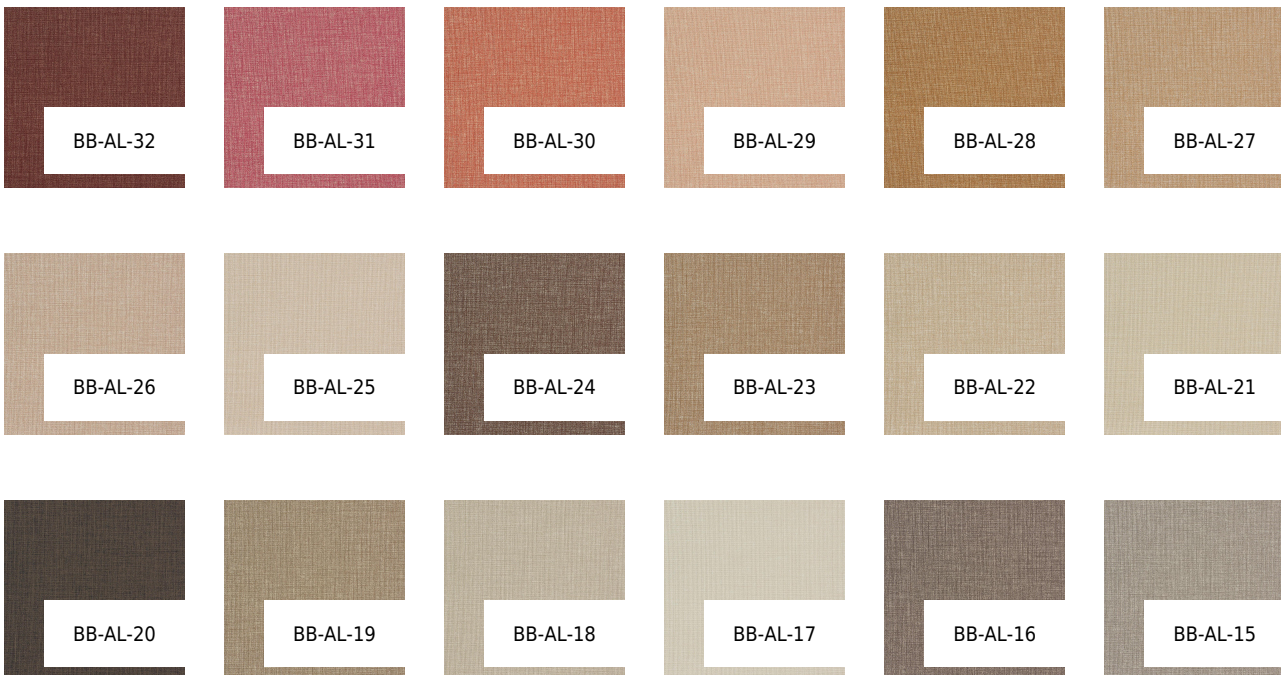

## ALL ABOUT LINEN

COLOR: **BB-AL-04**

---

**BOLTA**

BACKING: **OSNABURG**

WEIGHT: **451 G/M2**

WIDTH: **137**

**CM**

### OTHER COLORS:

BB-AL-14

BB-AL-13

BB-AL-12

BB-AL-11

BB-AL-10

BB-AL-09

BB-AL-08