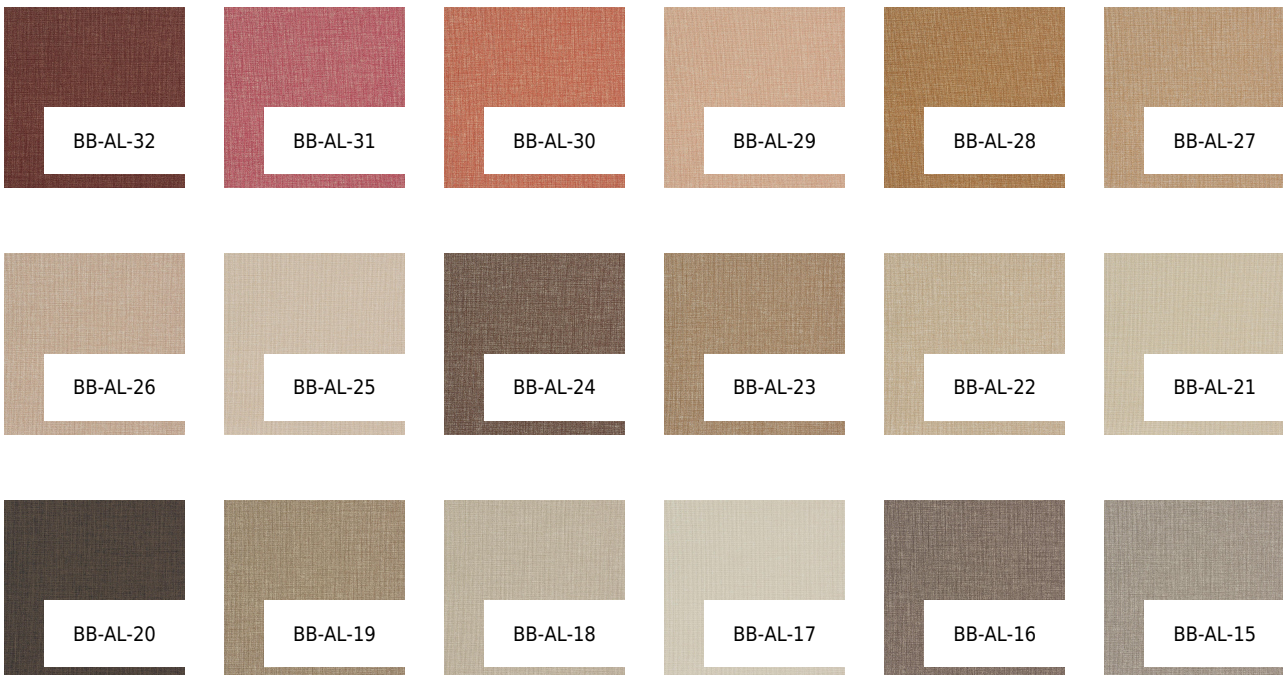

VESSTIGE

ALL ABOUT LINEN

COLOR: **BB-AL-03**

BOLTA

BACKING: **OSNABURG**

WEIGHT: **451 G/M2**

WIDTH: **137**

CM

LENGTH: **27.4 LM**

REPEAT: **N/A**

INTALLATION: ↑↓↑

OTHER COLORS:

BB-AL-14

BB-AL-13

BB-AL-12

BB-AL-11

BB-AL-10

BB-AL-09

BB-AL-08

BB-AL-07

BB-AL-06

BB-AL-05

BB-AL-04

BB-AL-02