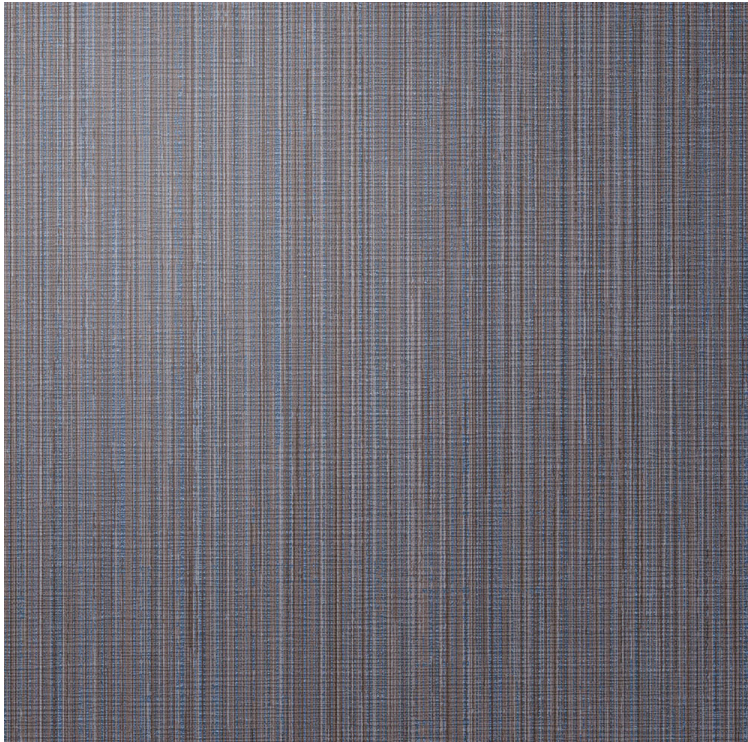

# VESSTIGE

## MIURA

COLOR: **A189-300**

---

### OTHER COLORS: