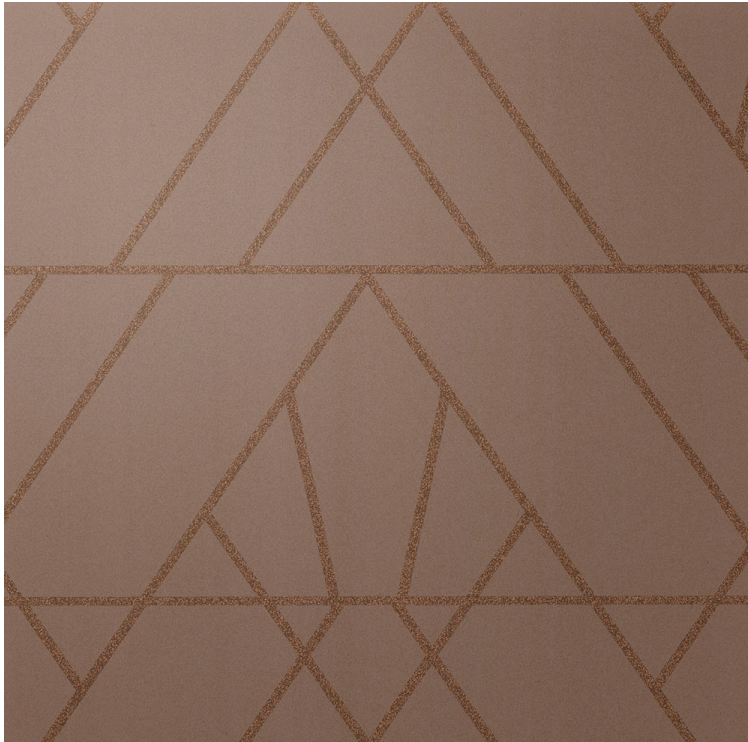

VESSTIGE

OCEAN DRIVE

COLOR: **A191-546**

VERSA

BACKING: **NON-WOVEN**

WEIGHT: **452 G/M2**

WIDTH: **137 CM**

LENGTH: **27.4 LM**

REPEAT: **H: 24.765 CM X V: 17,78 CM**

INTALLATION: ↓↓↓

OTHER COLORS: