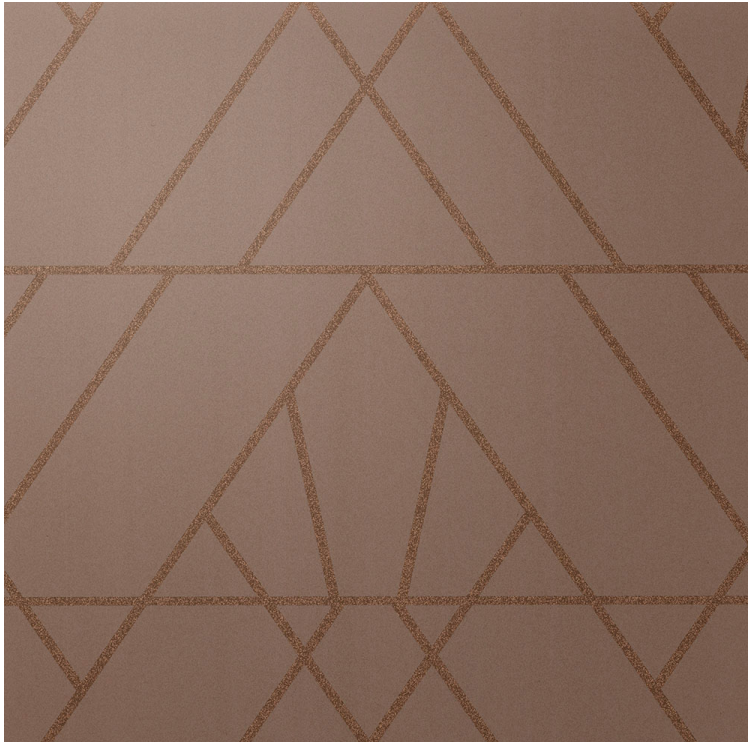

VESSTIGE

OCEAN DRIVE

COLOR: **A191-546**

VERSA

INSTALLATION: ↓↓↓

OTHER COLORS: