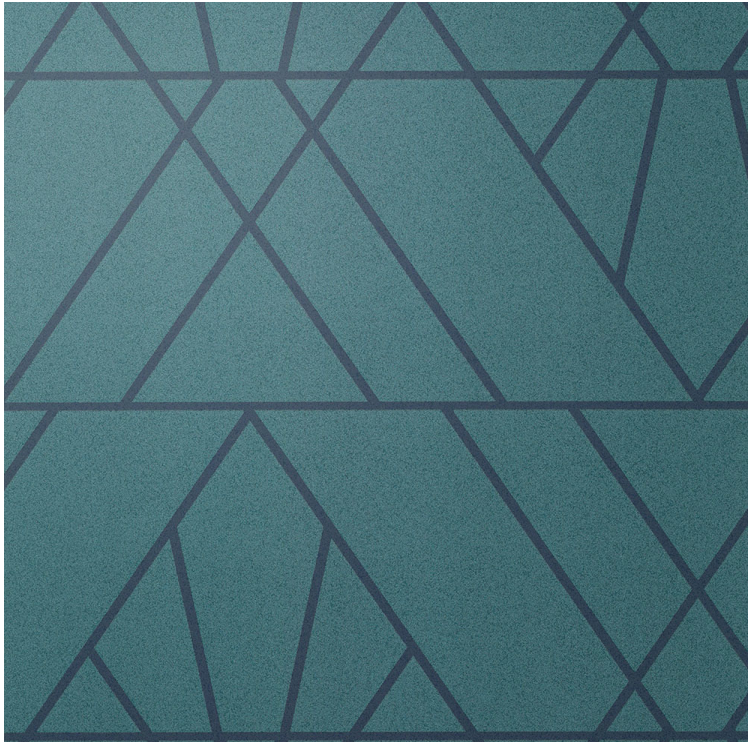

## OCEAN DRIVE

COLOR: **A191-227**

---

**VERSA**

BACKING: **NON-WOVEN**

WEIGHT: **452 G/M2**

WIDTH: **137 CM**

LENGTH: **27.4 LM**

REPEAT: **H: 24.765 CM X V: 17,78 CM**

INTALLATION: ↓↓↓