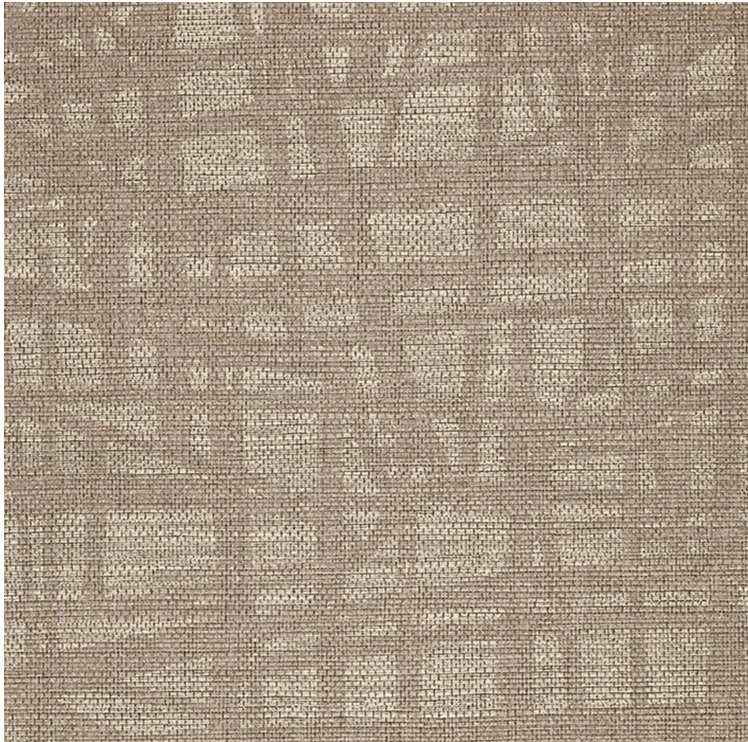

# VESSTIGE

## STELLAR STREAK

COLOR: **P3T-60148**

---

**J. JOSEPHSON**

INSTALLATION: ↑↓↑

### OTHER COLORS: