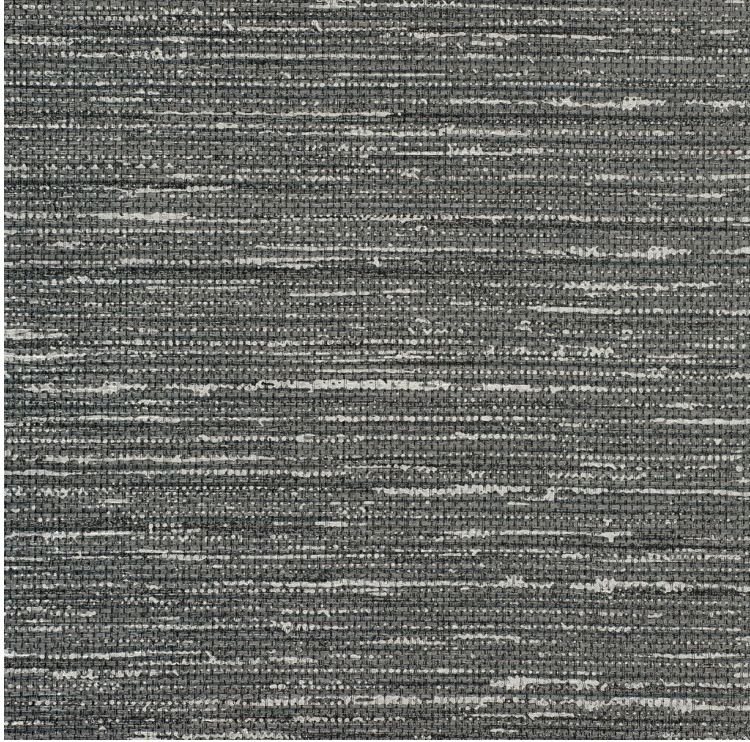

VESSTIGE

SAVANNAH

COLOR: **Y47671**

VYCON

INSTALLATION: ↑↓↑

OTHER COLORS: