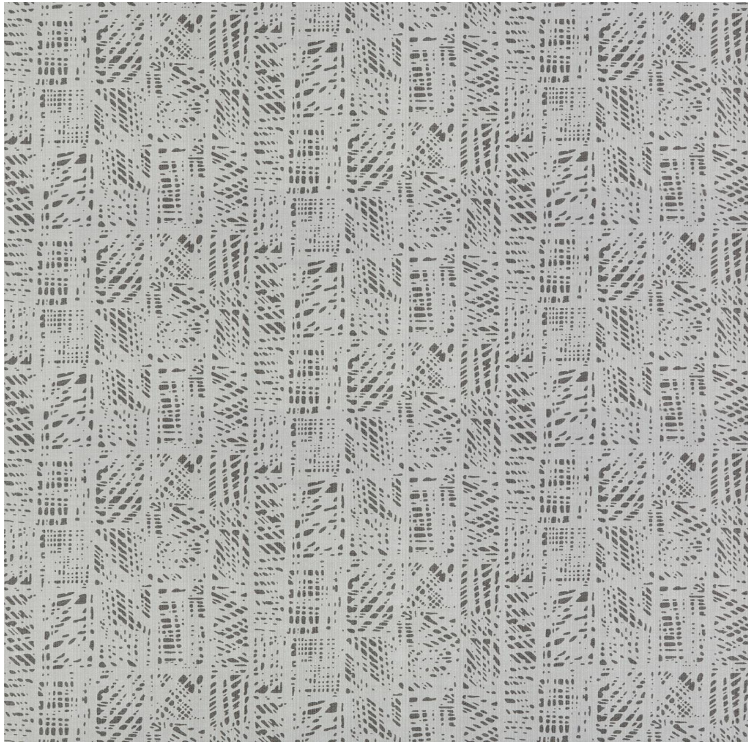

# VESSTIGE

## DIVINE INCLINE

COLOR: **Y47655**

---

**VYCON**

INSTALLATION: ↑↓↑

### OTHER COLORS:

Y47656

Y47654

Y47653

Y47652

Y47651

Y47650

Y47649