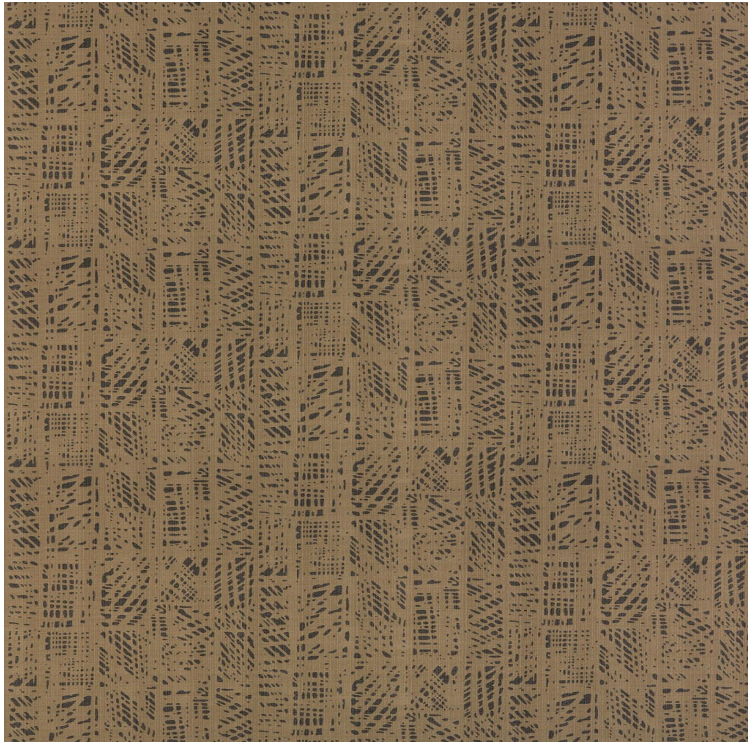

# VESSTIGE

## DIVINE INCLINE

COLOR: **Y47656**

---

**VYCON**

INSTALLATION: ↑↓↑

### OTHER COLORS:

Y47655

Y47654

Y47653

Y47652

Y47651

Y47650

Y47649